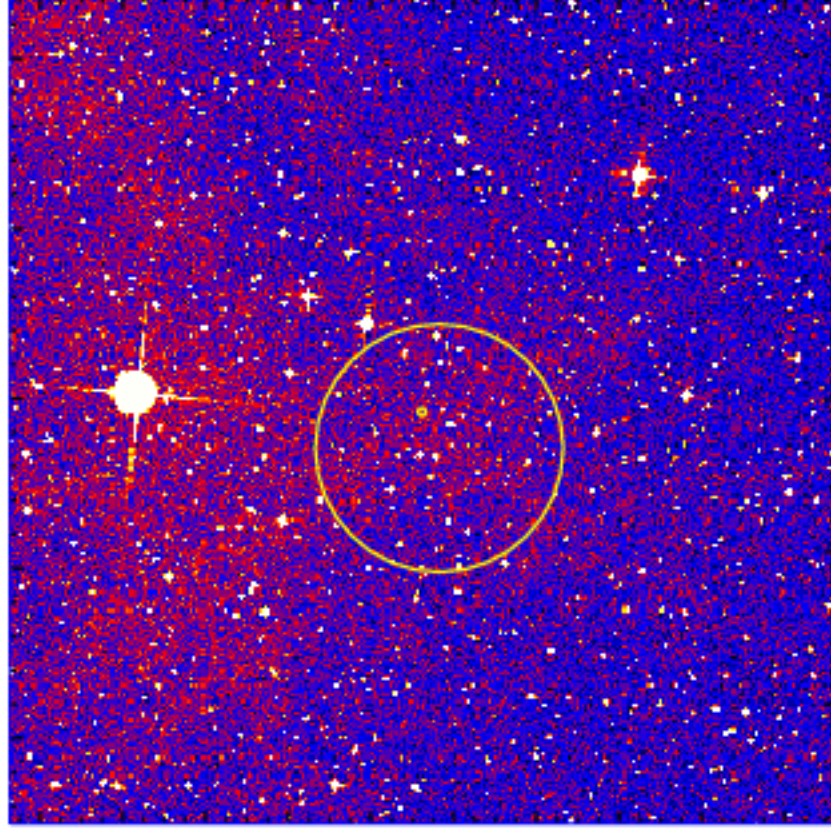

UVOT Finding Chart

OBSID 01069169000 / DATE-OBS 2021-08-18T01:16:55.4

-86:52:00.0

54:00.0

56:00.0

58:00.0

-87:00:00.0

02:00.0