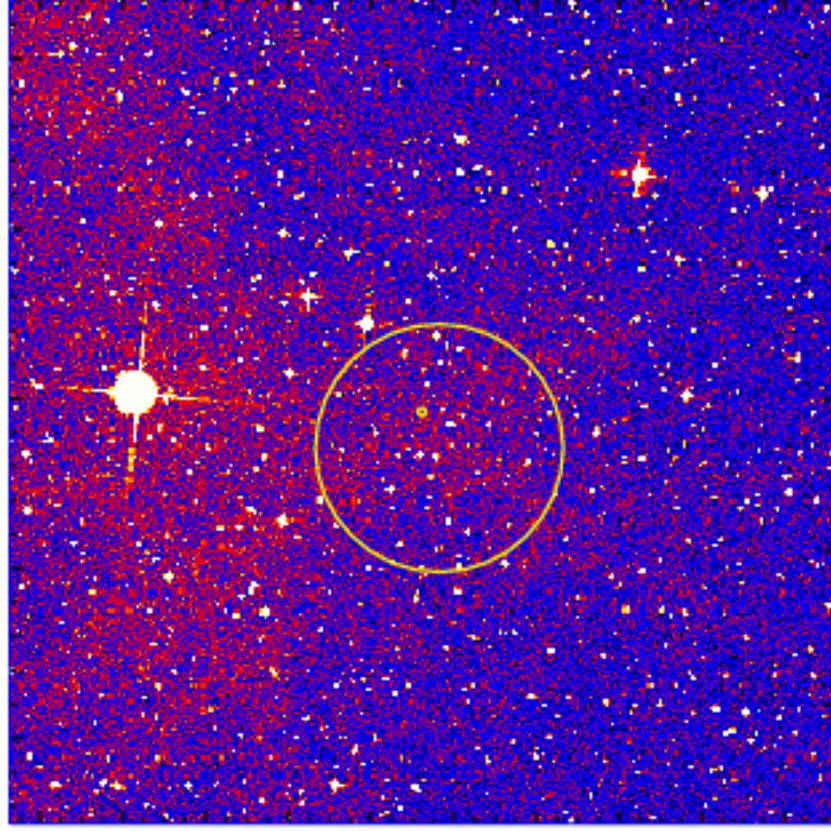

UVOT Finding Chart

OBSID 01069169000 / DATE-OBS 2021-08-18T01:07:13.8

-86:52:00.0

54:00.0

56:00.0

58:00.0

-87:00:00.0

02:00.0