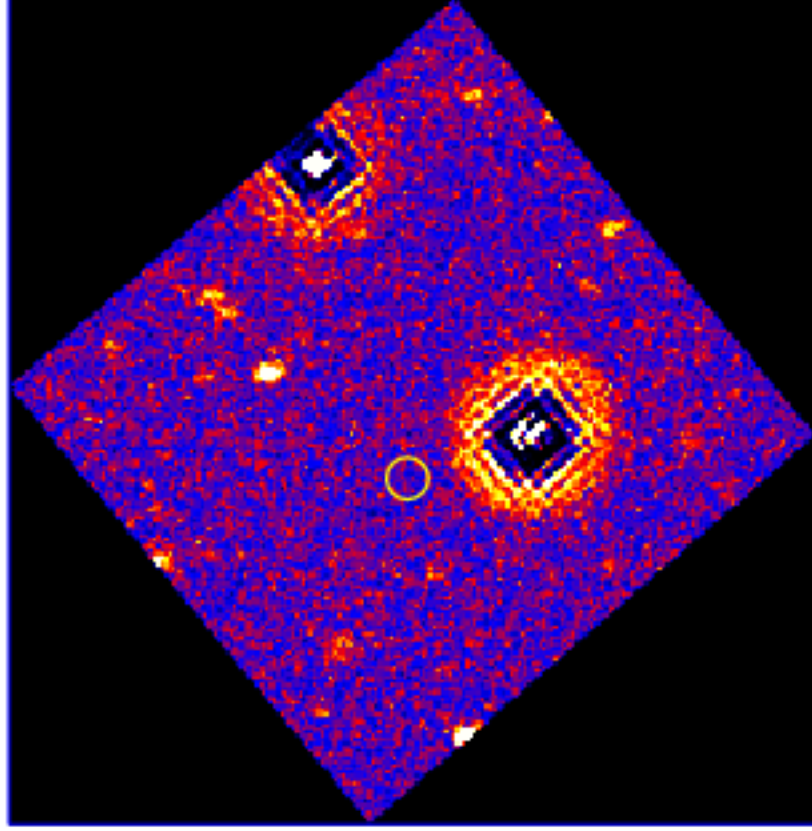

UVOT Finding Chart

OBSID 01064377000 / DATE-OBS 2021-08-07T18:56:36.3

53:00.0
30.0
-15:54:00.0
30.0
55:00.0
30.0
56:00.0

28.0 24.0 16:20:20.0 16.0

RA (J2000)

25

20

15