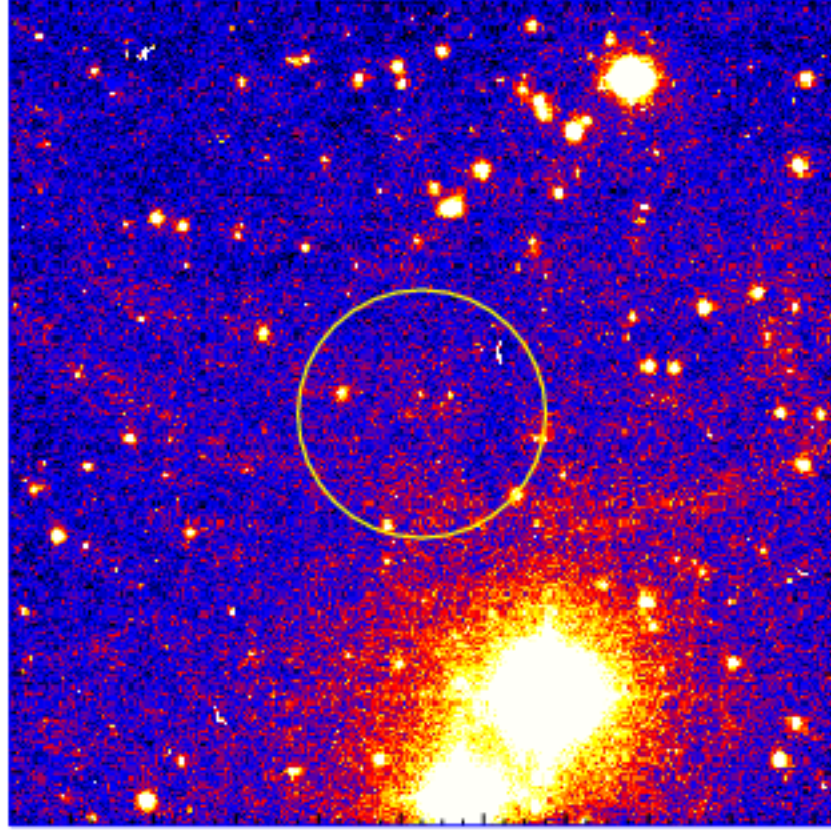

UVOT Finding Chart

OBSID 01061554000 / DATE-OBS 2021-07-25T12:07:02.2

16:00.0

14:00.0

12:00.0

10:00.0

08:00.0

06:00.0