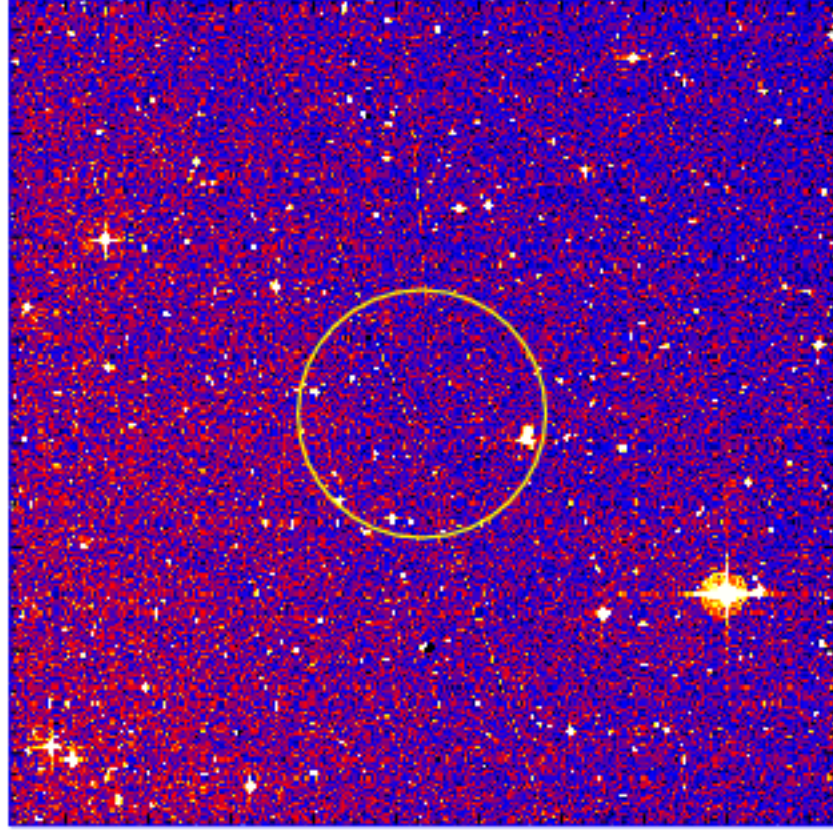

UVOT Finding Chart

OBSID 01061511000 / DATE-OBS 2021-07-25T03:52:03.4

02:00.0
04:00.0
06:00.0
08:00.0
-1:10:00.0
12:00.0
14:00.0
16:00.0
18:00.0
20:00.0

22:00.0 40.0 20.0 14:21:00.0

RA (J2000)

4500

5000

5500