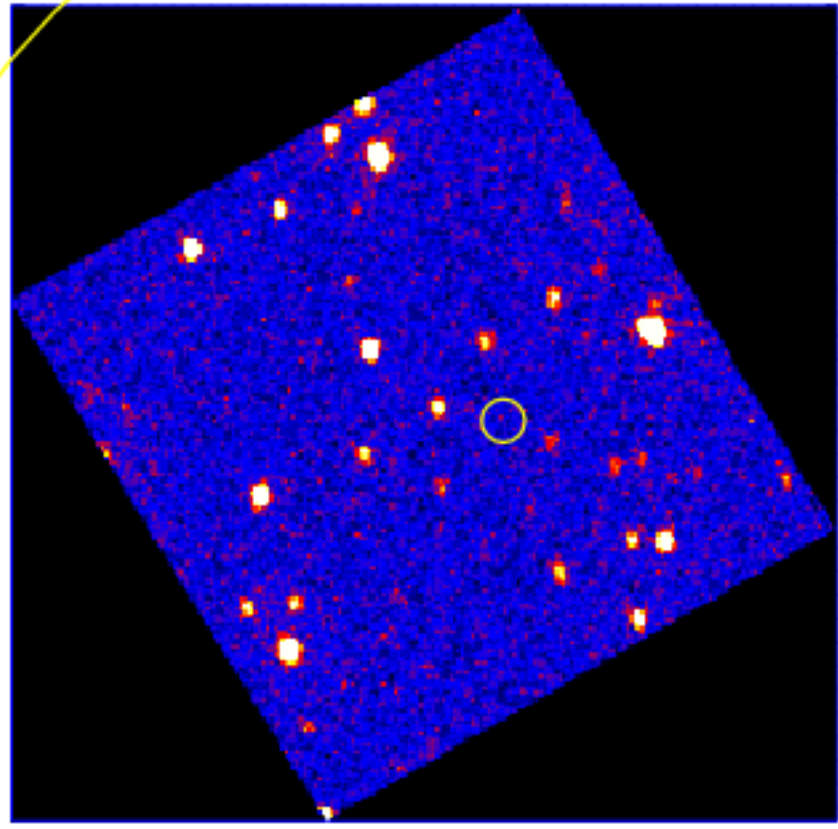

UVOT Finding Chart

OBSID 01061284000 / DATE-OBS 2021-07-23T14:51:50.3

51:30.0  
52:00.0  
30.0  
-32:53:00.0  
30.0  
54:00.0  
30.0

8:07:00.0 56.0 52.0 48.0 06:44.0  
RA (J2000)