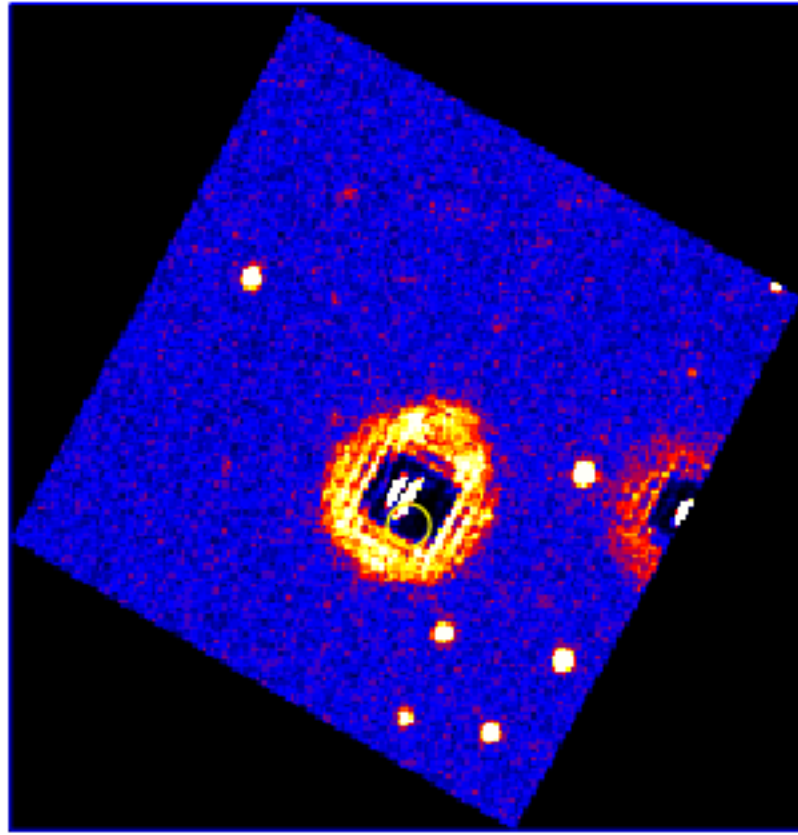

UVOT Finding Chart

OBSID 01058504000 / DATE-OBS 2021-07-02T19:09:24.9

43:30.0

44:00.0

30.0

-36:45:00.0

30.0

46:00.0