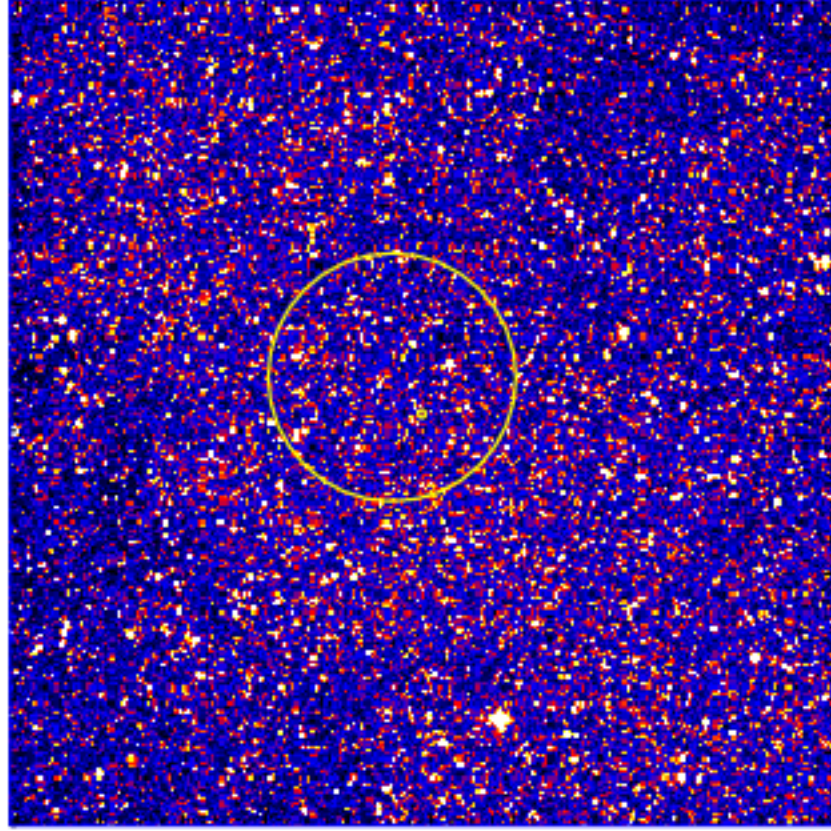

# UVOT Finding Chart

OBSID 01046414000 / DATE-OBS 2021-05-02T17:54:21.4

40:00.0  
42:00.0  
44:00.0  
46:00.0  
48:00.0  
-29:50:00.0  
52:00.0  
54:00.0  
56:00.0  
58:00.0

Dec (J2000)

40.0 20.0 18:03:00.0 40.0 02:20.0