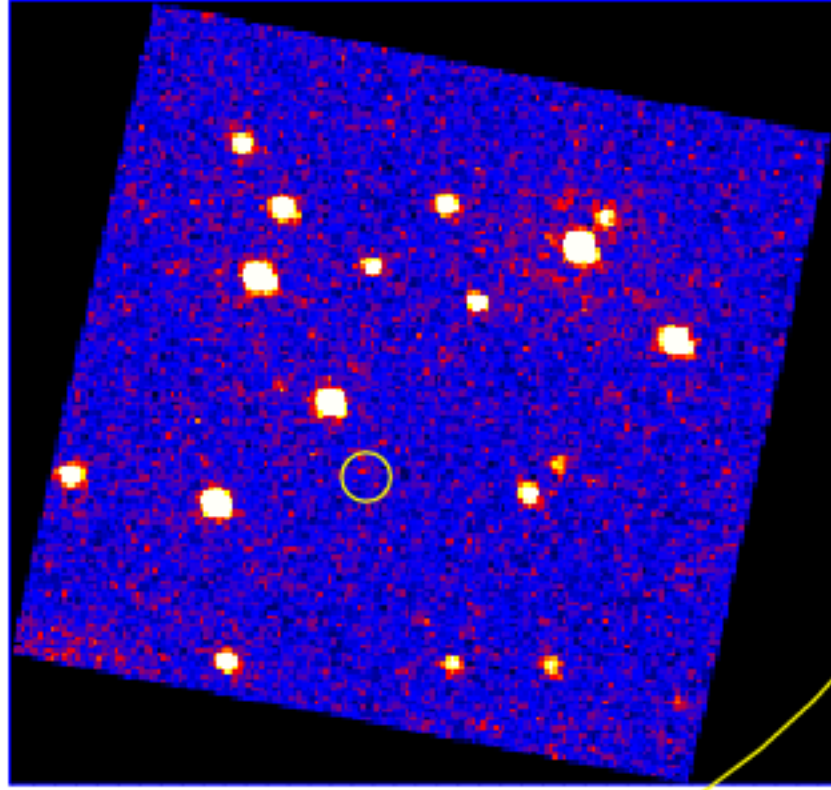

UVOT Finding Chart

OBSID 01036139000 / DATE-OBS 2021-03-07T08:44:45.2

57:00.0

30.0

-66:58:00.0

30.0

59:00.0

30.0

10.0

7:57:00.0

50.0

56:40.0

RA (J2000)