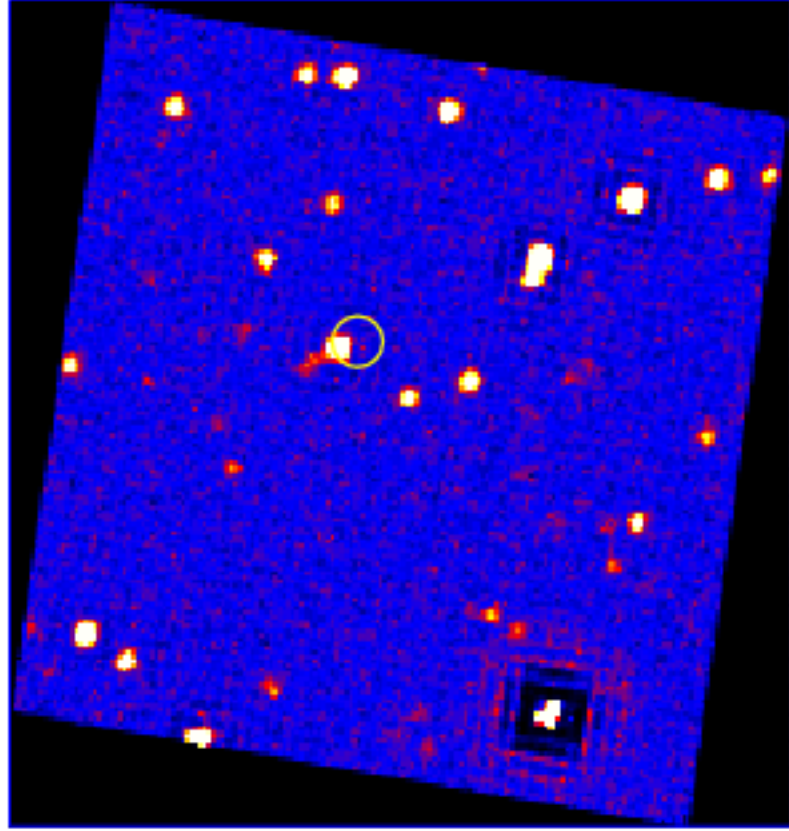

UVOT Finding Chart

OBSID 01035922000 / DATE-OBS 2021-03-05T19:18:07.0

30.0

34:00.0

30.0

34:33:00.0

30.0

32:00.0

22.0

18.0

14.0

21:19:10.0

RA (J2000)

10

20

30