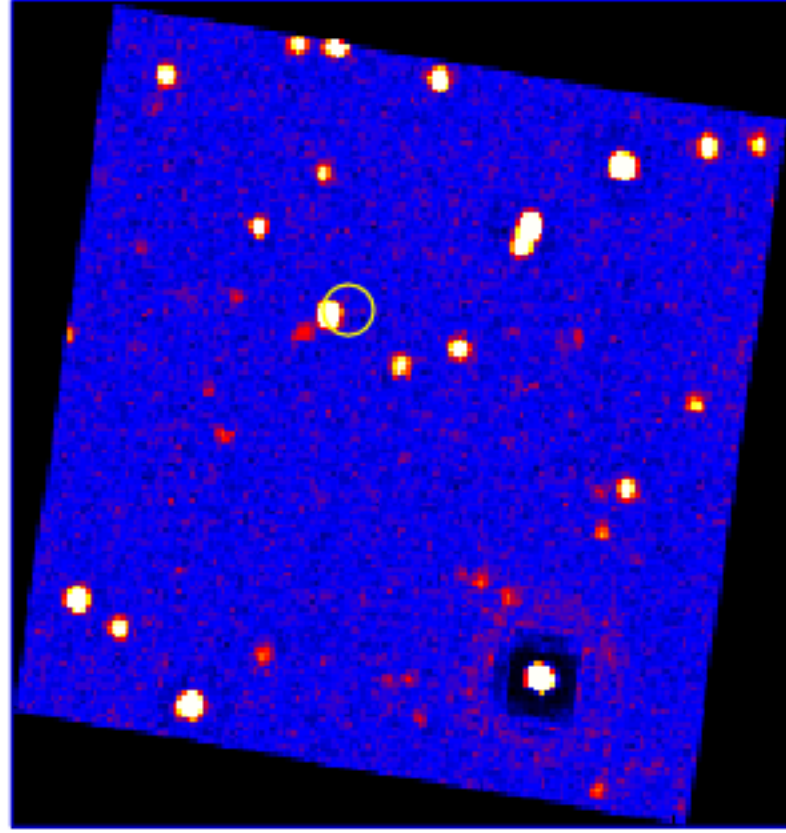

UVOT Finding Chart

OBSID 01035922000 / DATE-OBS 2021-03-05T19:04:56.2

21:19:20.0 16.0 12.0

RA (J2000)

30.0

34:00.0

30.0

34:33:00.0