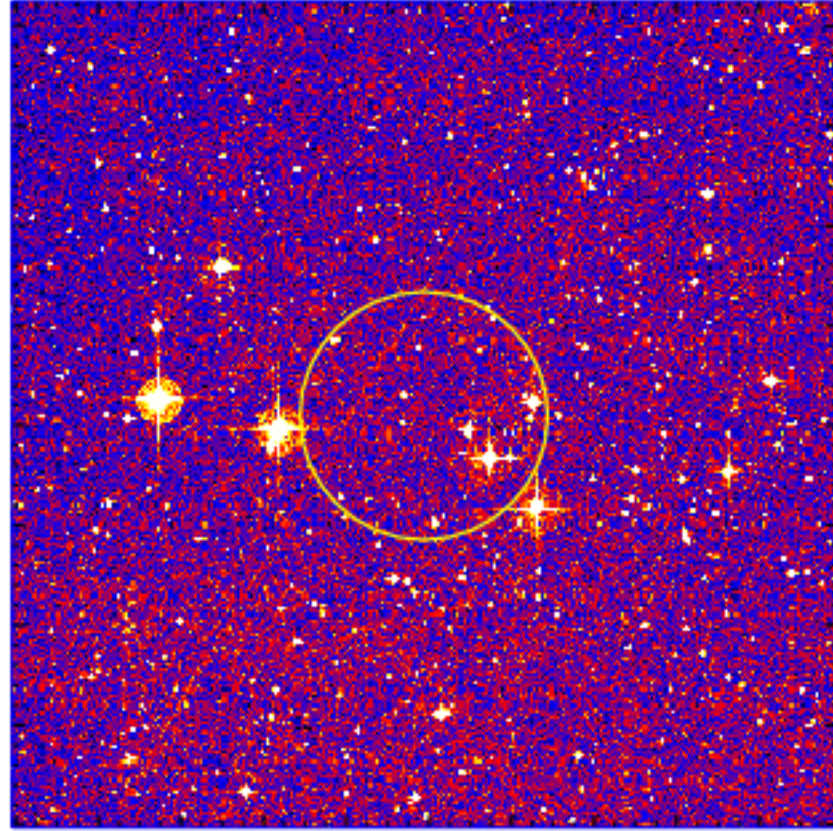

UVOT Finding Chart

OBSID 01034325000 / DATE-OBS 2021-02-22T22:52:14.8

44:00.0

46:00.0

48:00.0

-14:50:00.0

52:00.0

54:00.0