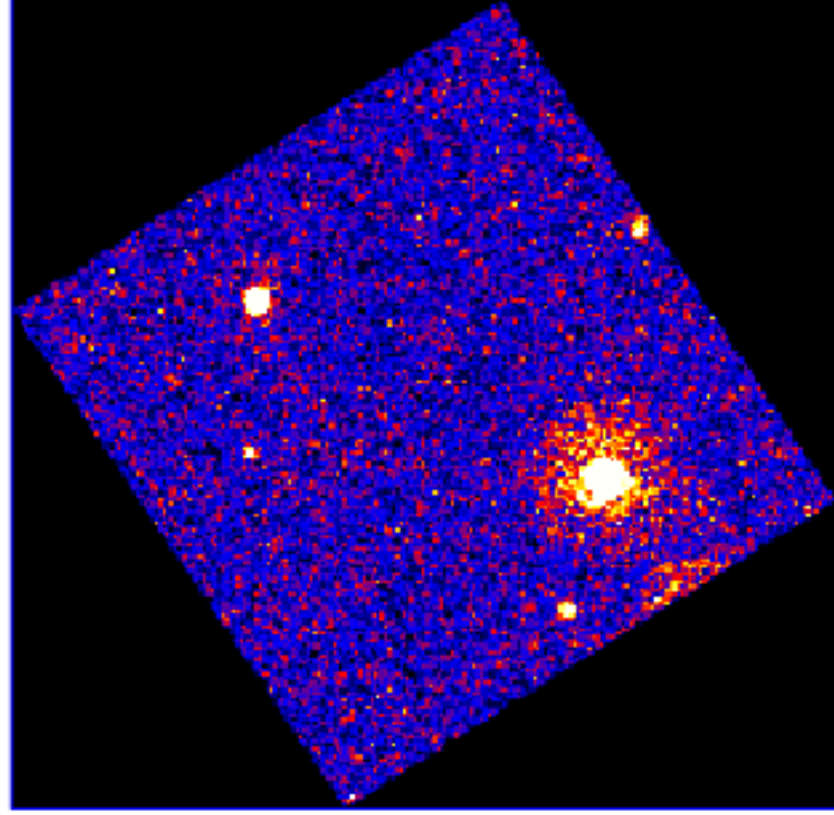

UVOT Finding Chart

OBSID 01034325000 / DATE-OBS 2021-02-22T22:42:11.4

52:30.0

53:00.0

30.0

-14:54:00.0

30.0

55:00.0

30.0

56:00.0

34.0 10:18:30.0 26.0 22.0

RA (J2000)