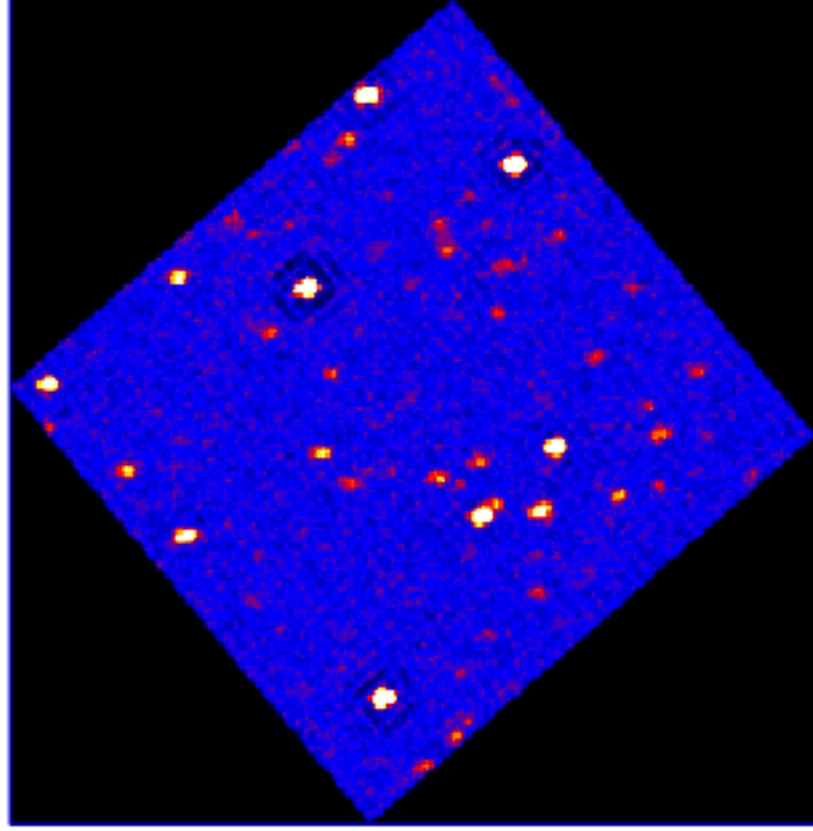

UVOT Finding Chart

OBSID 0103235000 / DATE-OBS 2021-02-13T00:25:18.6

43:30.0

44:00.0

30.0

-6:45:00.0

30.0

46:00.0

30.0

44.0 18:30:40.0 36.0

RA (J2000)

100

80

60

40

20