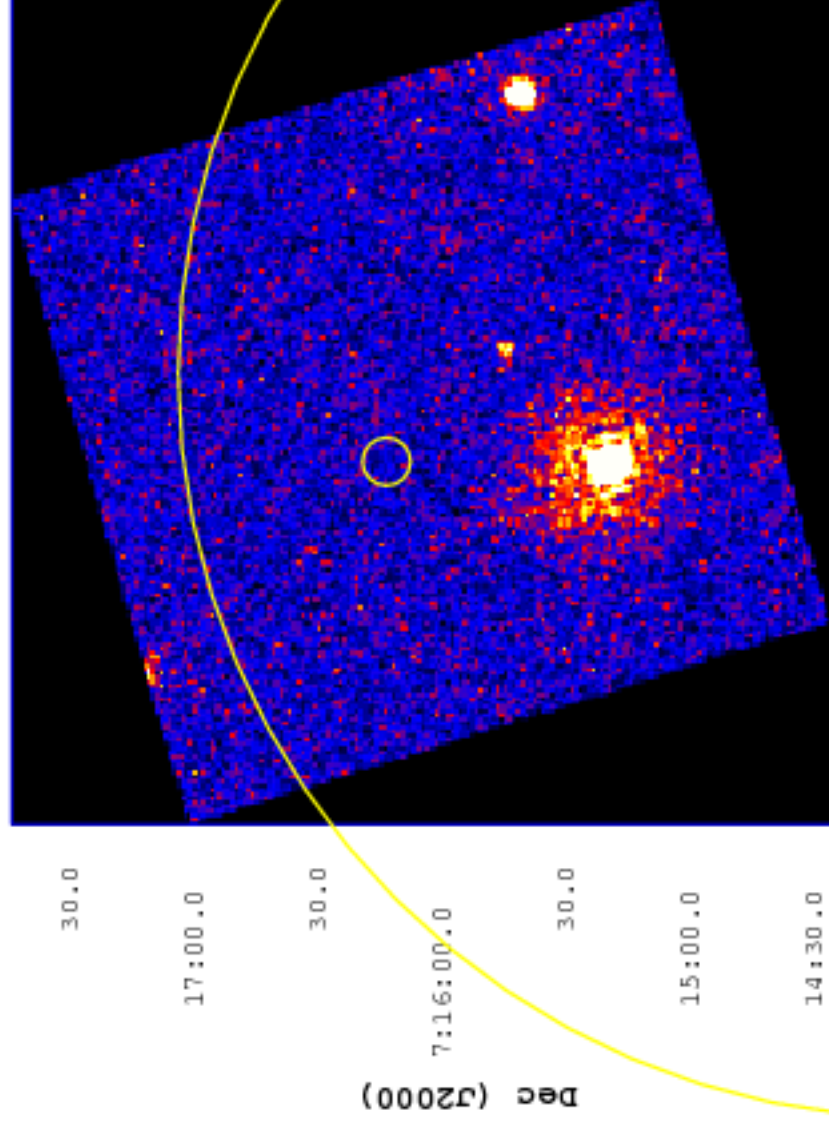

UVOT Finding Chart

OBSID 01032183000 / DATE-OBS 2021-02-12T04:30:15.1

08.0 0.4.0 4:49:00.0

RA (J2000)

12

10

8

6