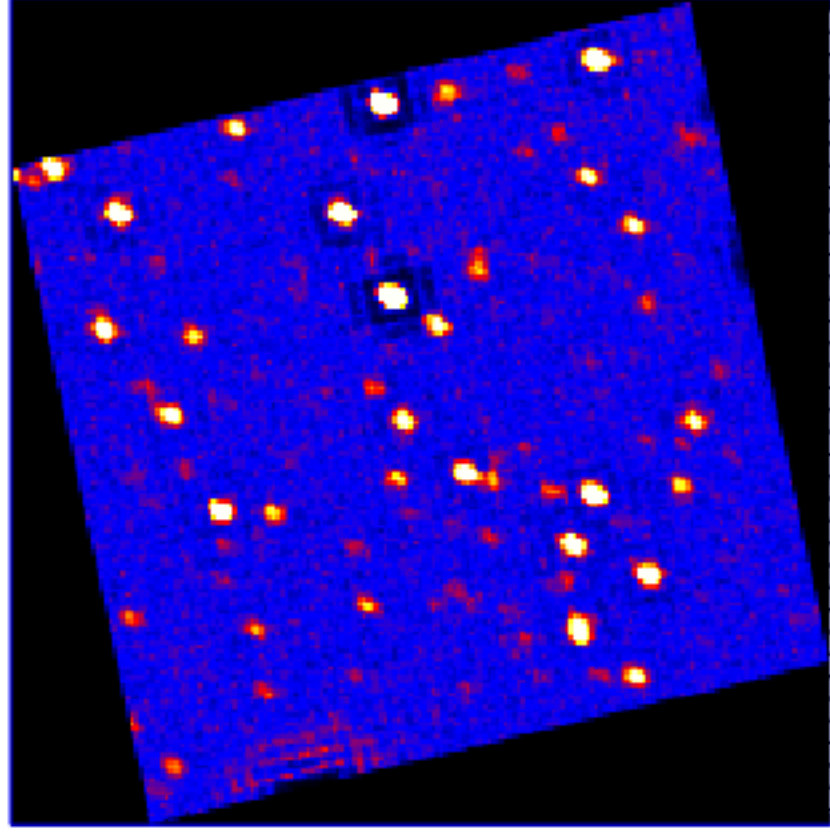

UVOT Finding Chart

OBSID 01032024000 / DATE-OBS 2021-02-11T08:45:02.3

17:57:50.0 44.0 38.0

RA (J2000)

16:30.0

17:00.0

30.0

-46:18:00.0