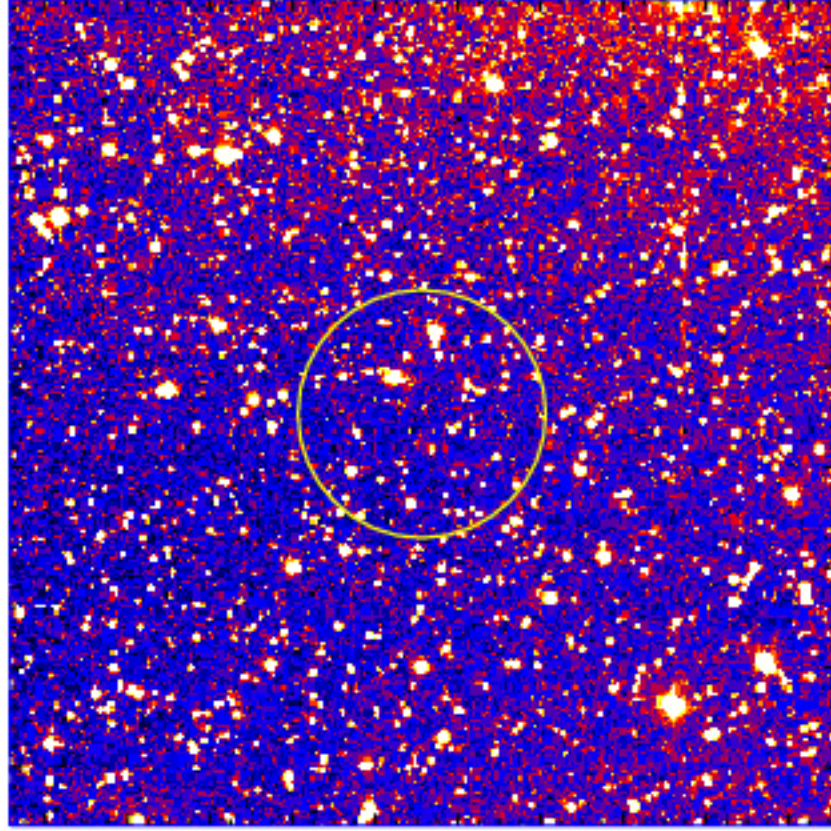

UVOT Finding Chart

OBSID 01031728000 / DATE-OBS 2021-02-10T02:05:52.0

48:00.0
46:00.0
44:00.0
42:00.0
14:40:00.0
38:00.0
36:00.0
34:00.0
32:00.0
30:00.0

30.0 17:31:00.0

RA (J2000)

400

1600

1800

2000

2200

2400

2600

2800