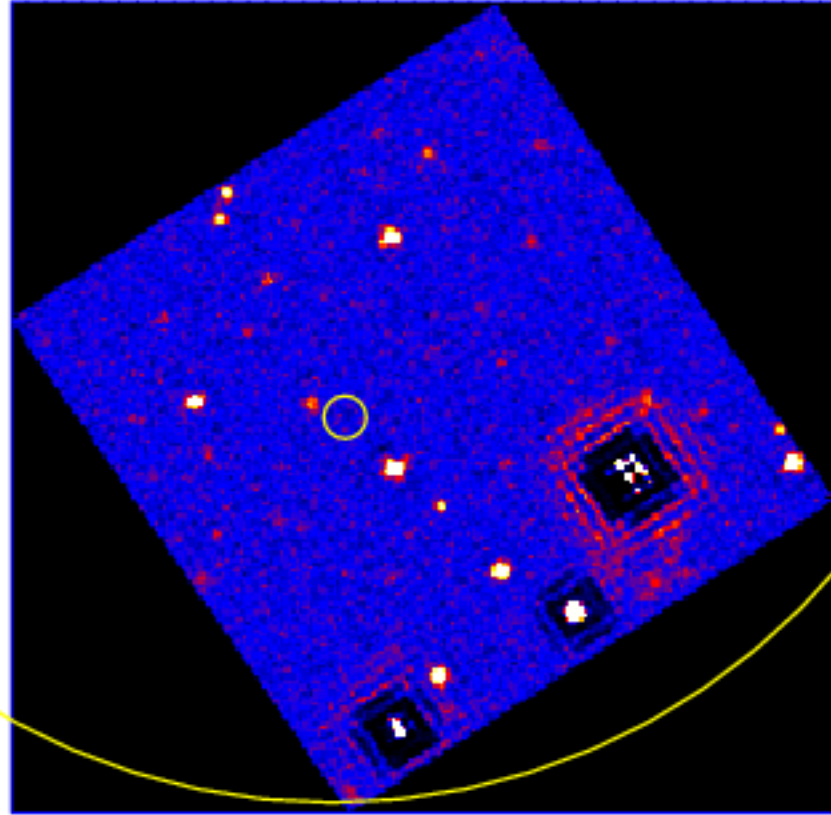

UVOT Finding Chart

OBSID 01031636000 / DATE-OBS 2021-02-09T21:54:33.0

36.0 21:52:30.0 24.0

RA (J2000)

30.0
34:00.0
30.0
43:33:00.0
30.0
32:00.0
31:30.0

Dec (J2000)