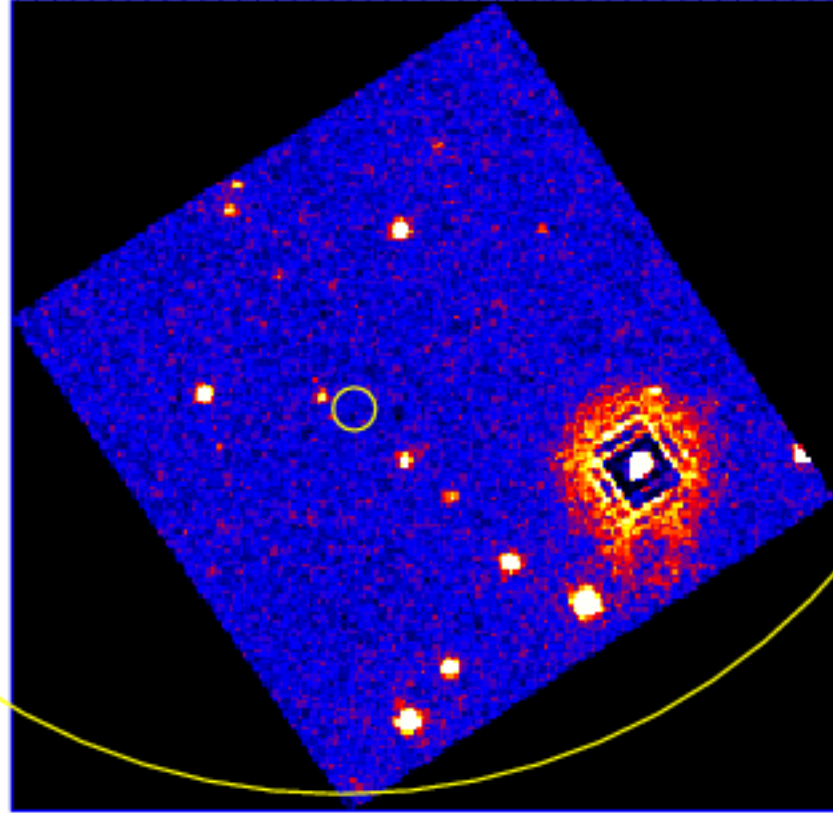

UVOT Finding Chart

OBSID 01031636000 / DATE-OBS 2021-02-09T21:44:55.7

Dec (J2000)

35:00.0
30.0
34:00.0
30.0
43:33:00.0
30.0
32:00.0
31:30.0

36.0 21:52:30.0 24.0

RA (J2000)