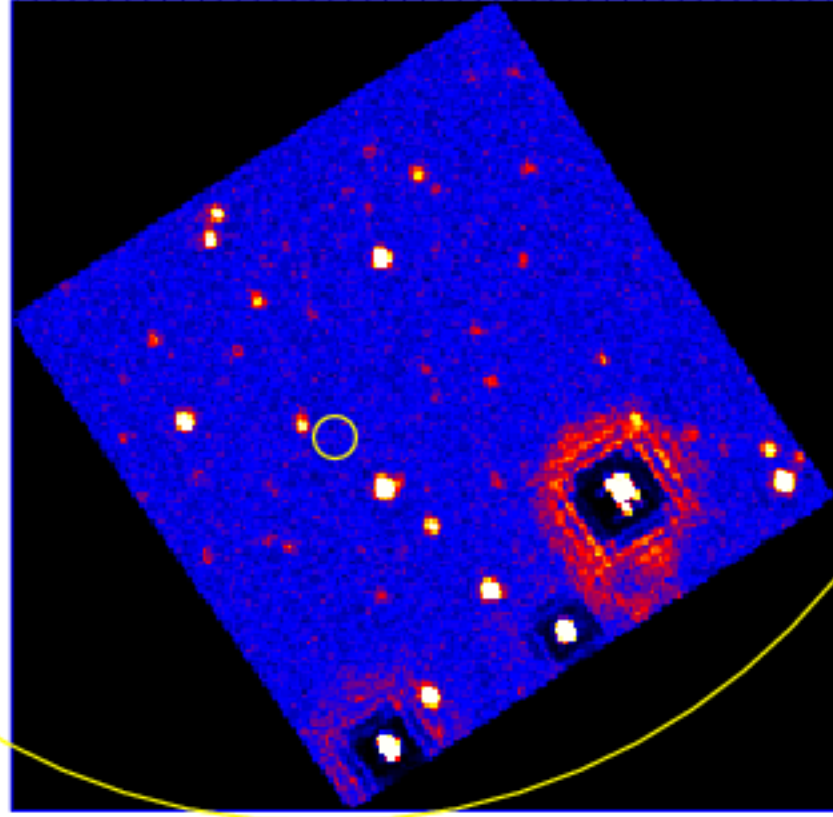

UVOT Finding Chart

OBSID 01031636000 / DATE-OBS 2021-02-09T21:42:17.7

30.0

34:00.0

30.0

43:33:00.0

30.0

32:00.0

31:30.0

36.0

21:52:30.0

24.0

RA (J2000)

10

20

30