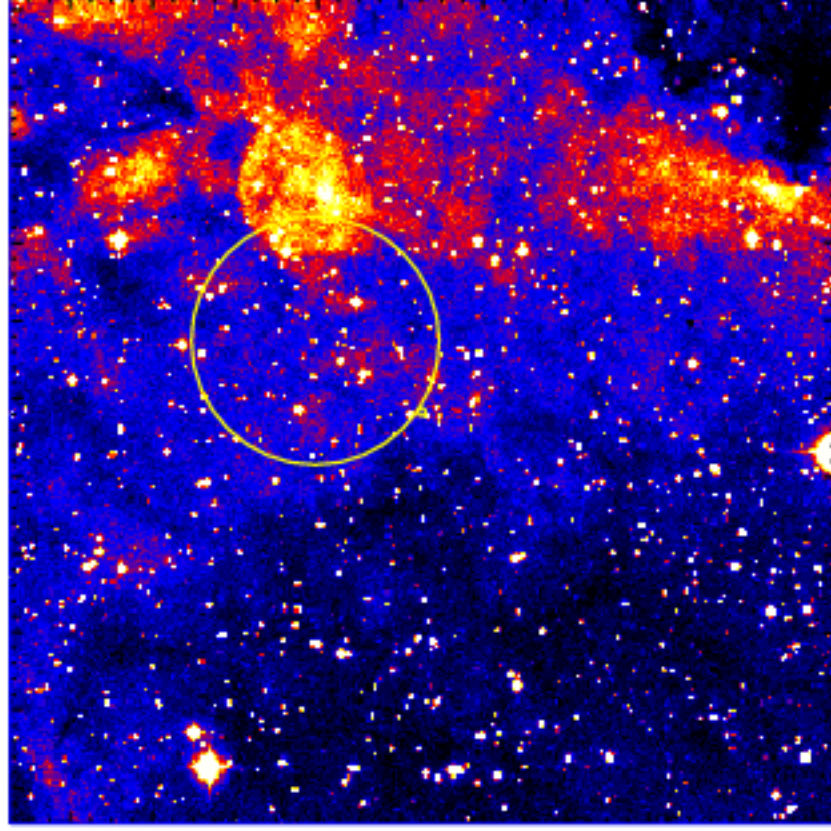

# UVOT Finding Chart

OBSID 01016013000 / DATE-OBS 2021-01-05T12:29:00.1

10:00.0  
08:00.0  
06:00.0  
04:00.0  
02:00.0  
41:00:00.0  
58:00.0  
56:00.0  
54:00.0  
40:52:00.0

30.0 20:31:00.0 30:30.0

RA (J2000)