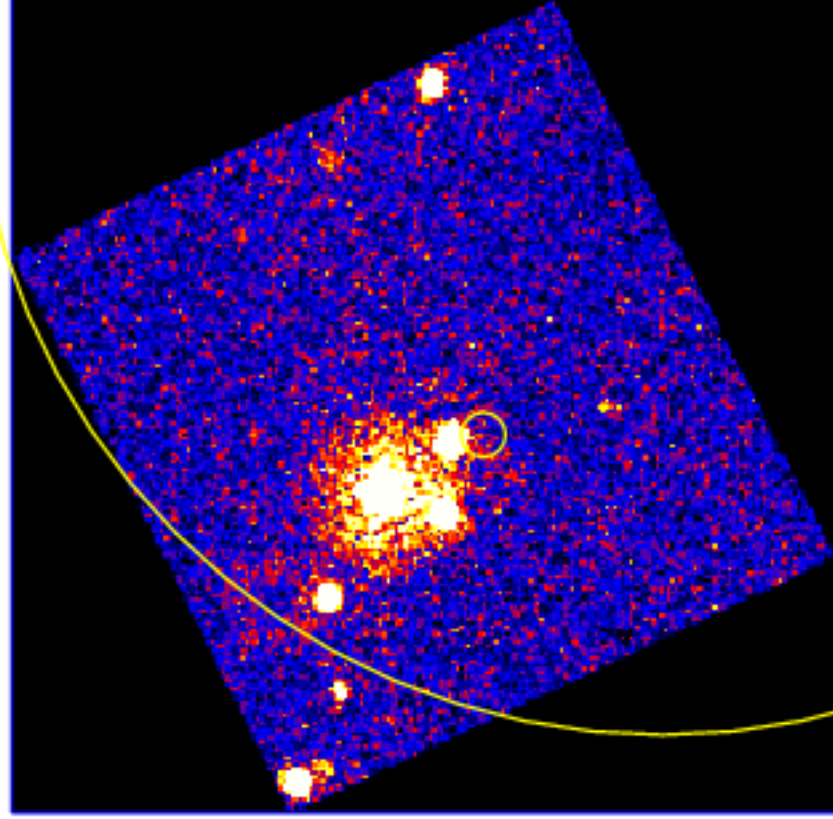

UVOT Finding Chart

OBSID 01015873000 / DATE-OBS 2021-01-04T11:32:08.2

42:00.0

30.0

41:00.0

30.0

64:40:00.0

30.0