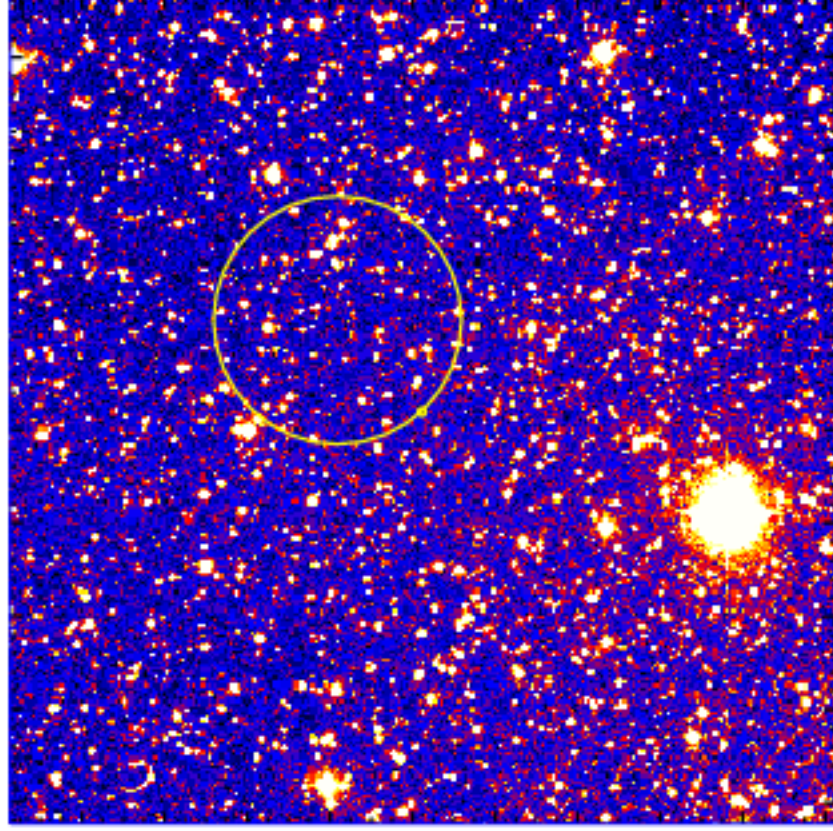

UVOT Finding Chart

OBSID 01006917000 / DATE-OBS 2020-11-17T00:17:33.4

Dec (J2000)
42:00.0
40:00.0
38:00.0
36:00.0
34:00.0
32:00.0
25:30:00.0
28:00.0
26:00.0
24:00.0

5:44:00.0 40.0 20.0 43:00.0

RA (J2000)