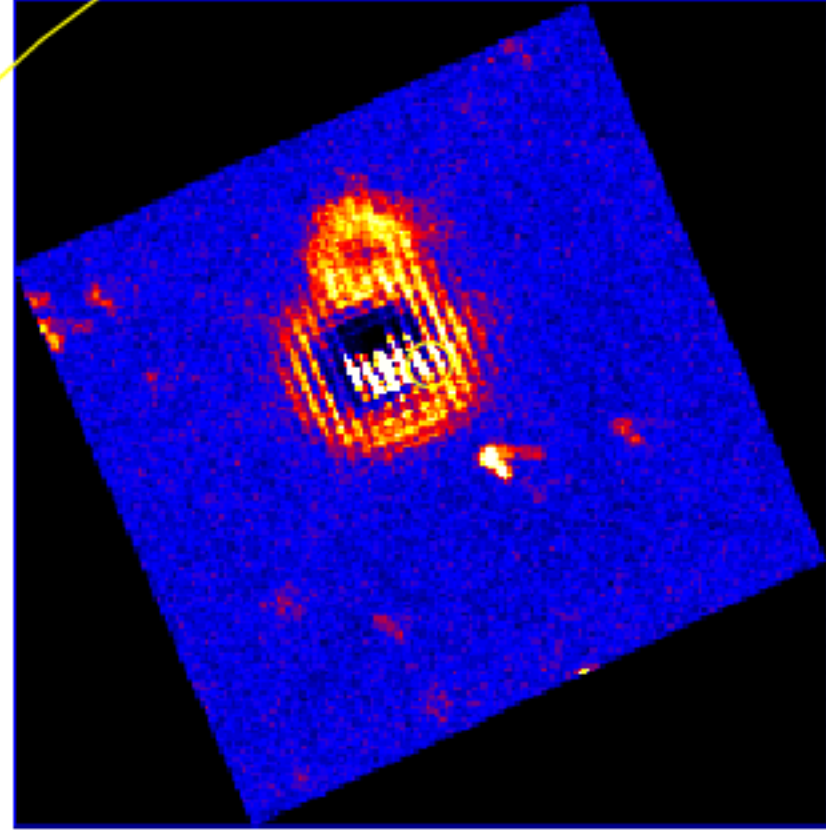

# UVOT Finding Chart

OBSID 01006906000 / DATE-OBS 2020-11-16T23:02:15.1

16:00.0

30.0

25:15:00.0

30.0

14:00.0

30.0