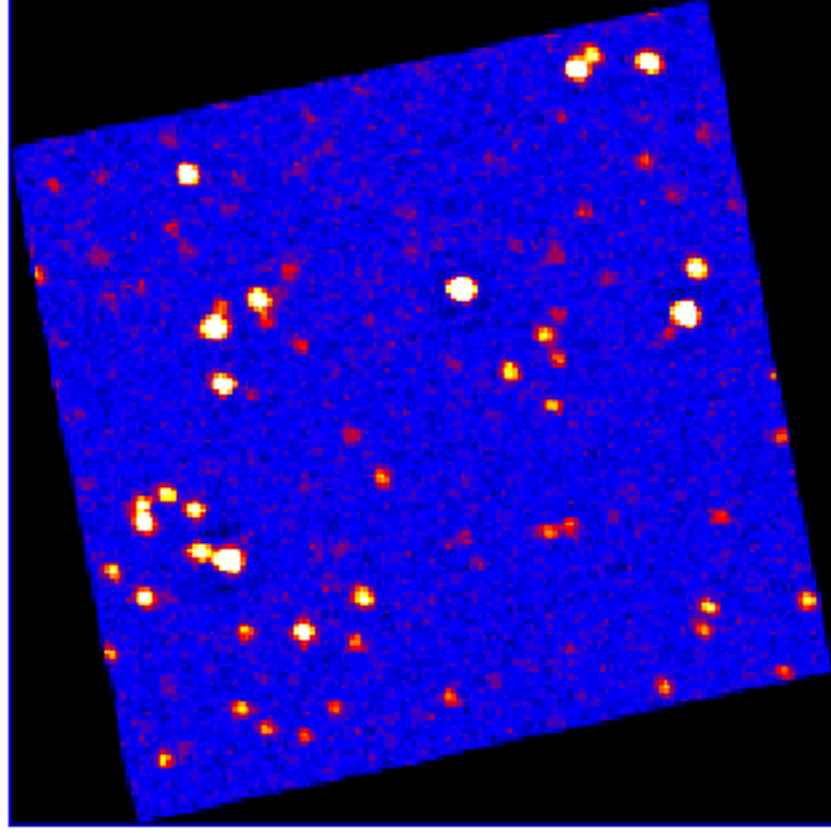

UVOT Finding Chart

OBSID 01005428000 / DATE-OBS 2020-11-11T09:46:27.2

43:30.0

44:00.0

30.0

-6:45:00.0

30.0

46:00.0