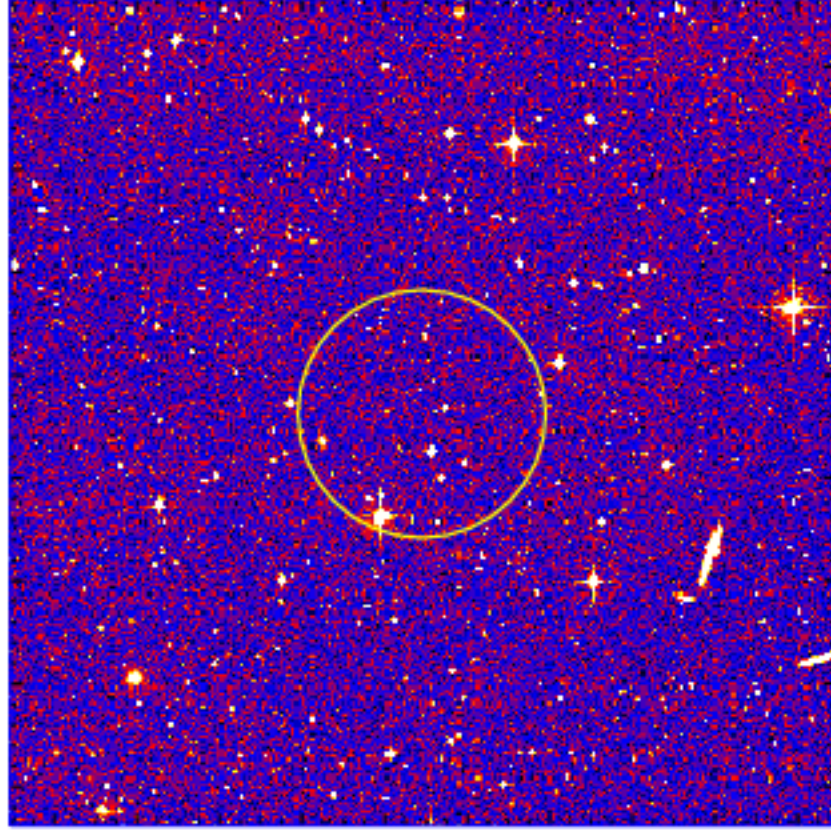

UVOT Finding Chart

OBSID 01002158000 / DATE-OBS 2020-10-27T01:22:49.1

22:00.0
24:00.0
26:00.0
28:00.0
-5:30:00.0
32:00.0
34:00.0
36:00.0
38:00.0
40:00.0

Dec (J2000)

20.0 10:24:00.0 40.0 23:20.0

RA (J2000)

5500