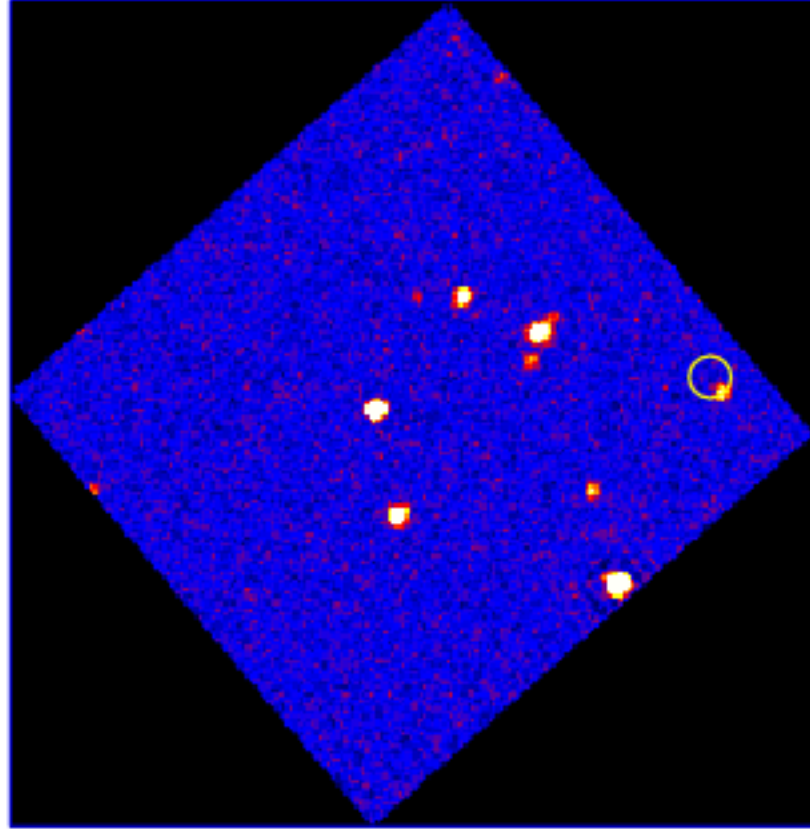

UVOT Finding Chart

OBSID 01001514000 / DATE-OBS 2020-10-24T03:04:01.0

Dec (J2000)
30.0
24:00.0
30.0
3:23:00.0
30.0
22:00.0
30.0
21:00.0

54.0 8:23:50.0 46.0 42.0
RA (J2000)