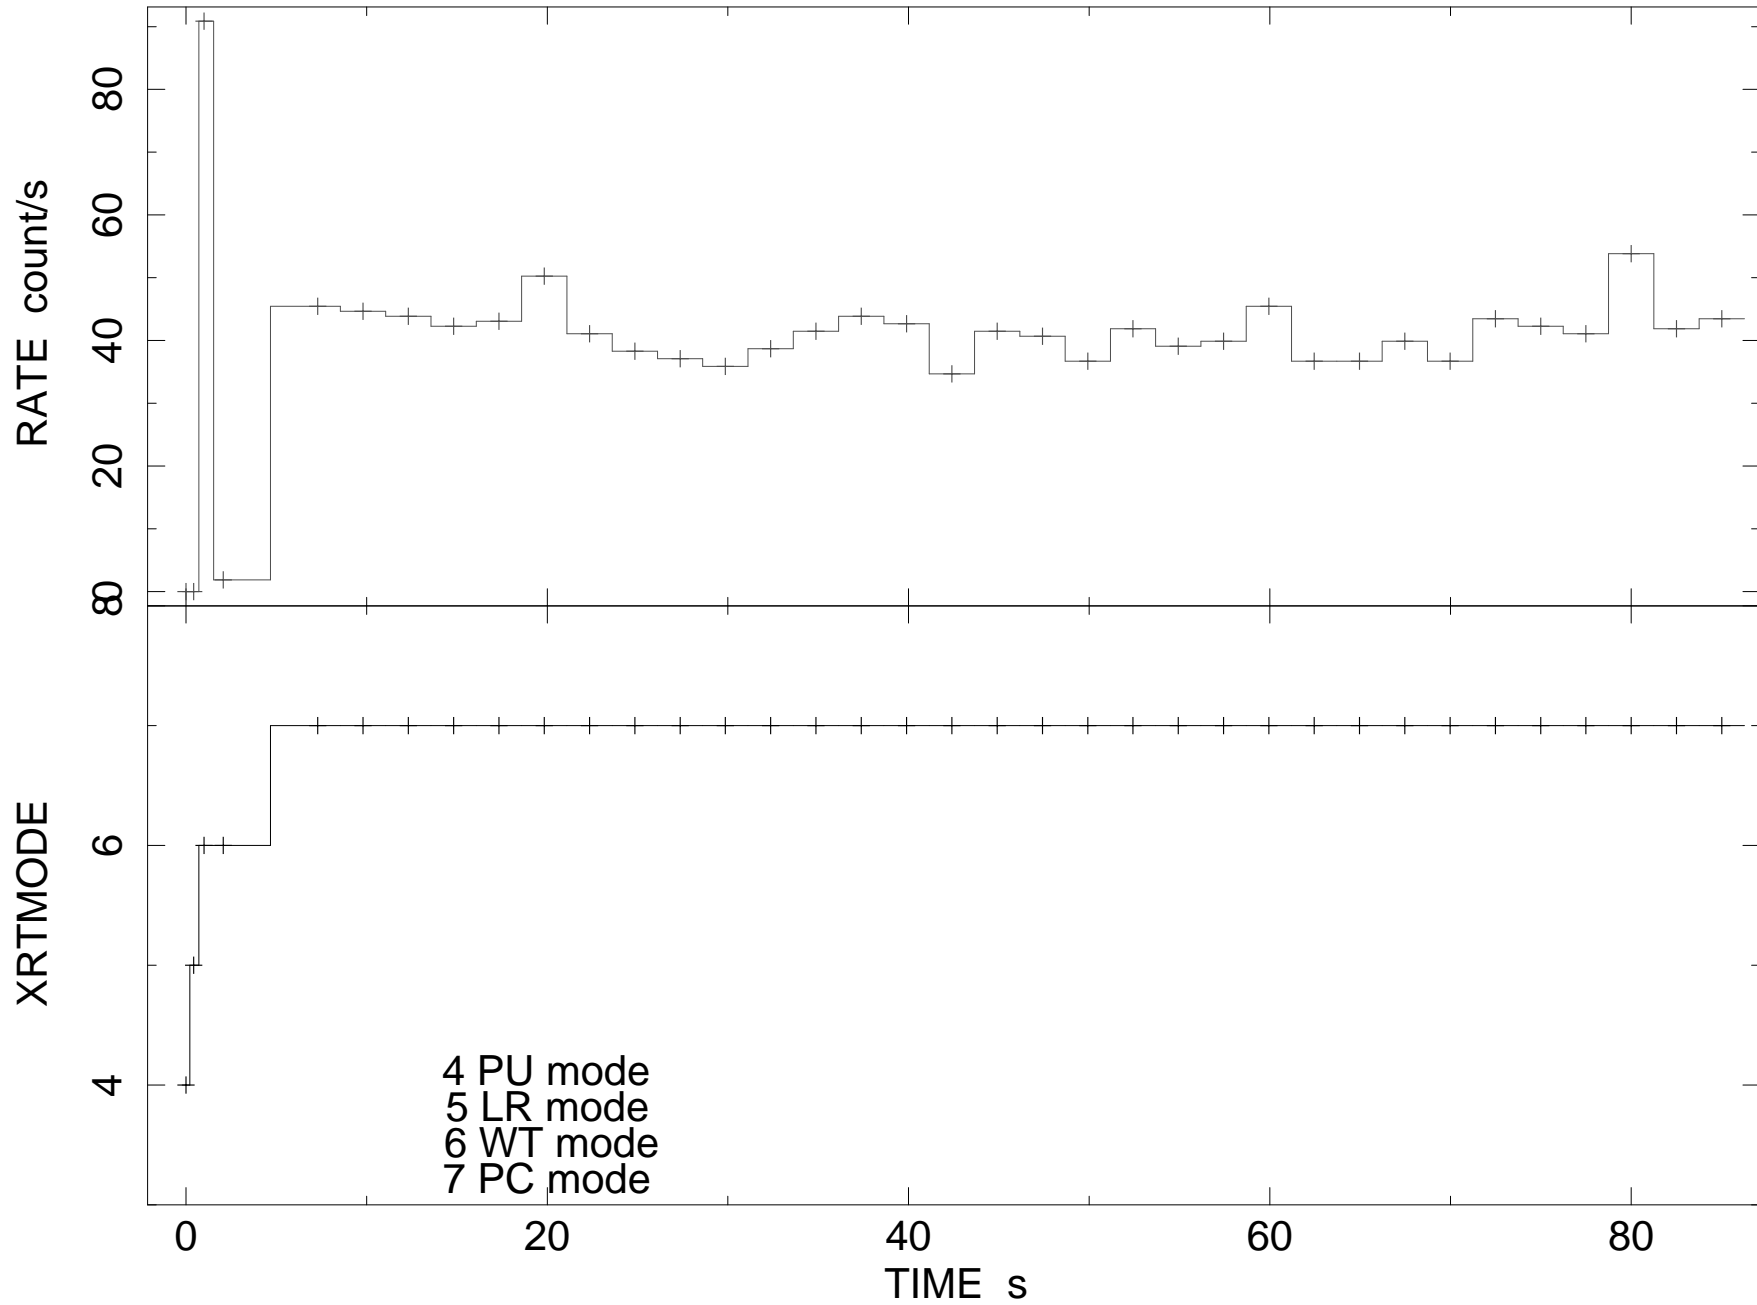

Offset by 732059653.8

XRT LC, OBS START 2024-03-13 21:54:13 UT, TrigNum=1219986

WARNING: RAW DATA PRODUCT. INTERPRET WITH CAUTION. COUNT RATE NOT CALIBRATE

4 PU mode
5 LR mode
6 WT mode
7 PC mode