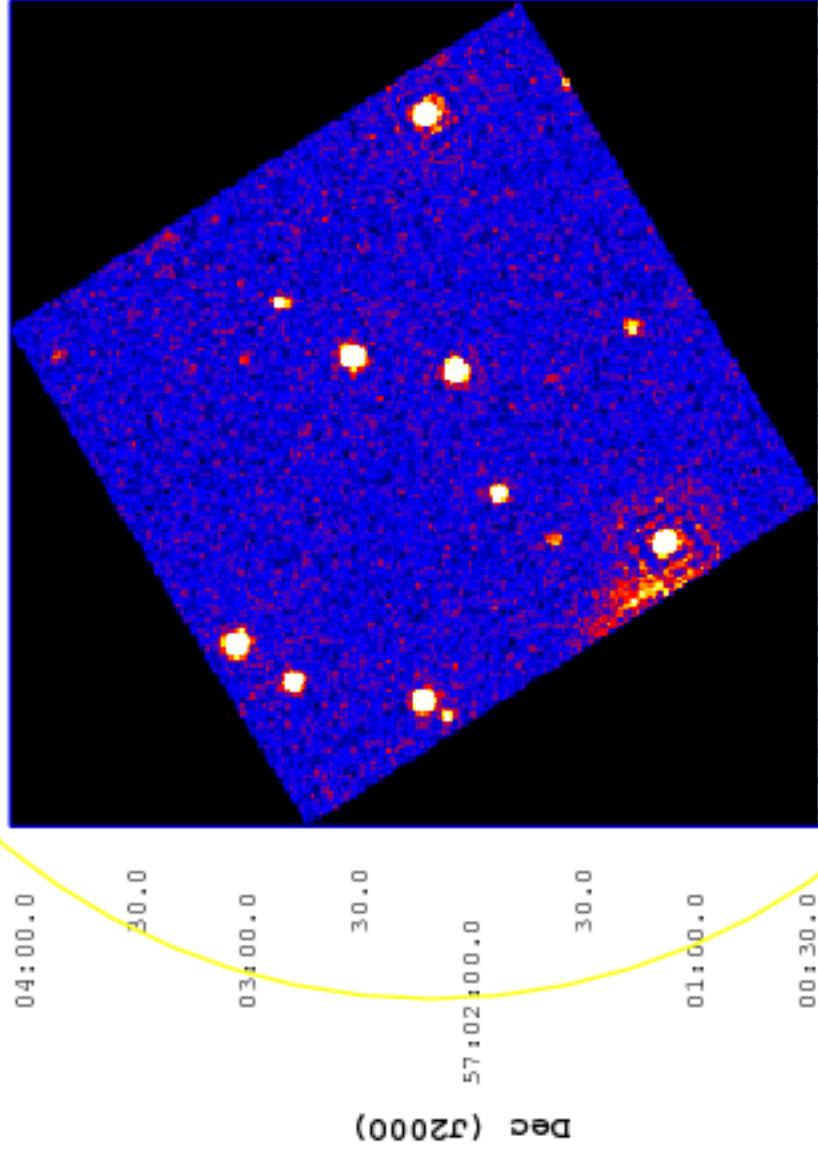

UVOT Finding Chart

OBSID 00999948000 / DATE-OBS 2020-10-13T04:01:21.5

04:00.0

30.0

03:00.0

30.0

57:02:00.0

30.0

01:00.0

00:30.0

7:09:40.0 30.0

5

10

15

20

25