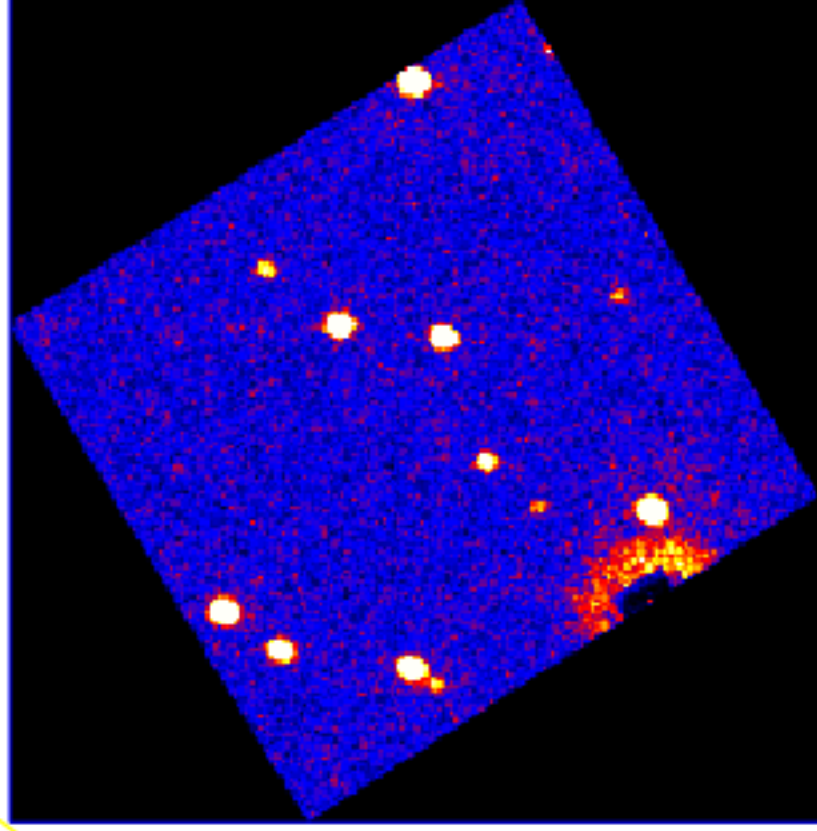

UVOT Finding Chart

OBSID 00999948000 / DATE-OBS 2020-10-13T03:48:10.1

30.0

03:00.0

30.0

57:02:00.0

30.0

01:00.0