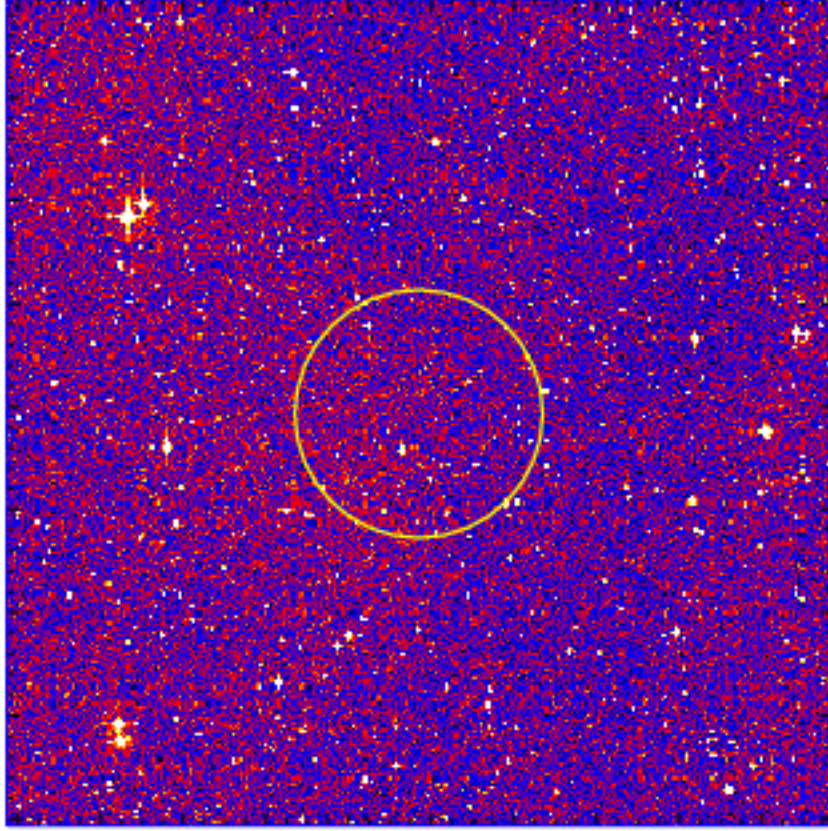

# UVOT Finding Chart

OBSID 00996184000 / DATE-OBS 2020-09-17T03:57:16.2

32:00.0  
34:00.0  
36:00.0  
38:00.0  
-4:40:00.0  
42:00.0  
44:00.0  
46:00.0  
48:00.0  
50:00.0

30.0 15:43:00.0 42:30.0

RA (J2000)