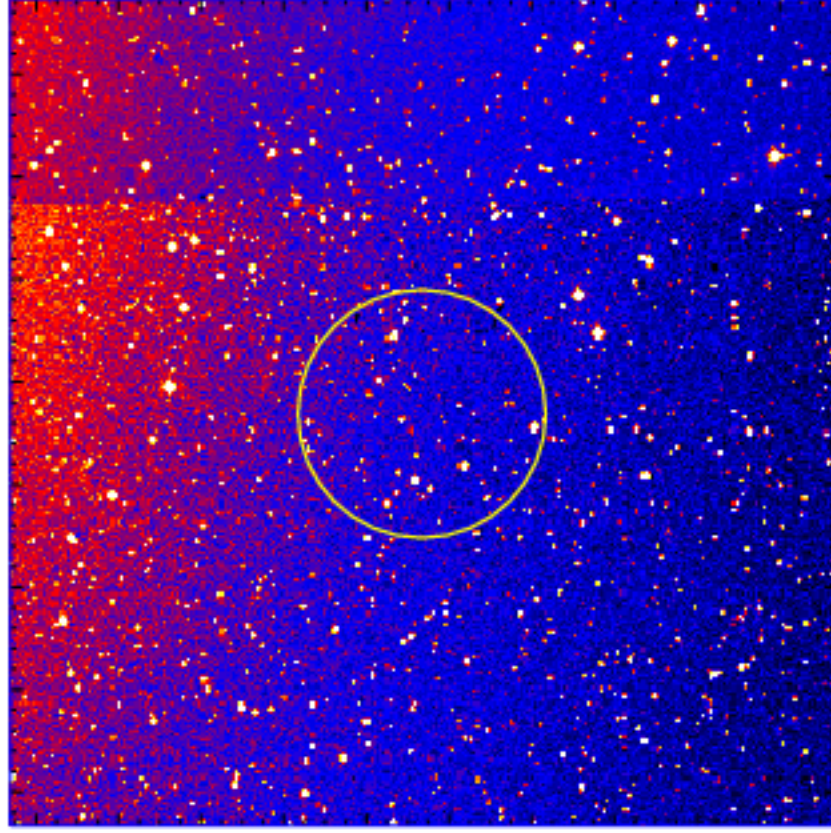

UVOT Finding Chart

OBSID 00995004000 / DATE-OBS 2020-09-07T18:56:32.8

04:00.0
02:00.0
7:00:00.0
58:00.0
56:00.0
54:00.0
52:00.0
6:50:00.0
48:00.0
46:00.0

Dec (J2000)

40.0 20.0 5:56:00.0 55:40.0

RA (J2000)