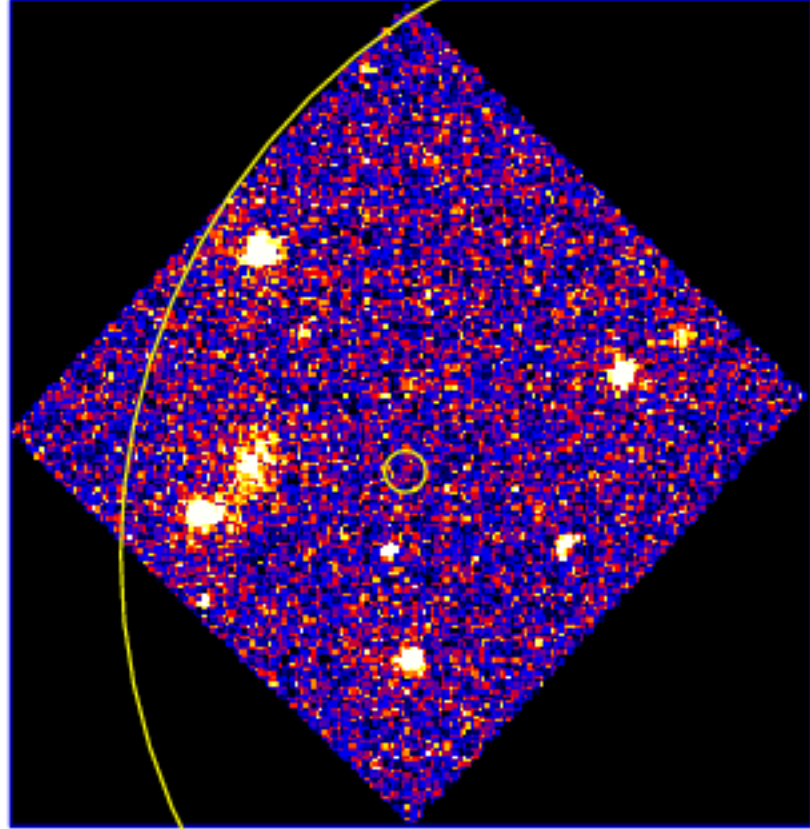

UVOT Finding Chart

OBSID 00994856000 / DATE-OBS 2020-09-06T13:16:18.3

Dec (J2000)
30.0
54:00.0
30.0
67:53:100.0
30.0
52:00.0
30.0
51:00.0

15.0 18:09:00.0 08:45.0
RA (J2000)