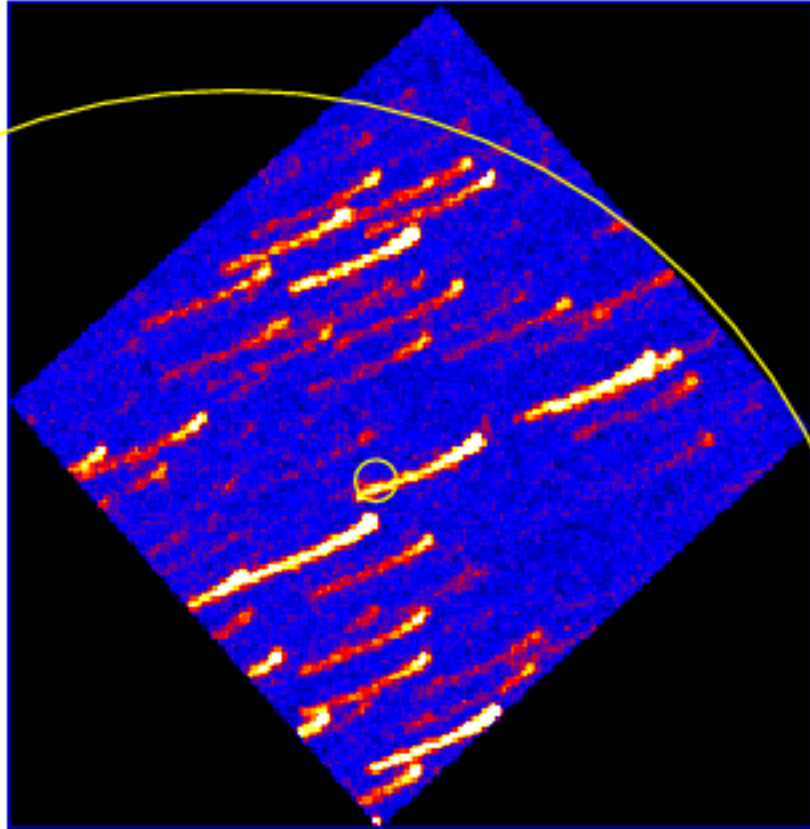

UVOT Finding Chart

OBSID 00994727000 / DATE-OBS 2020-09-05T10:07:33.1

42:30.0  
43:00.0  
30.0  
-52:44:00.0  
30.0  
45:00.0  
30.0

10.0 16:12:00.0 11:50.0  
RA (J2000)

0 10 20 30 40 50 60 70