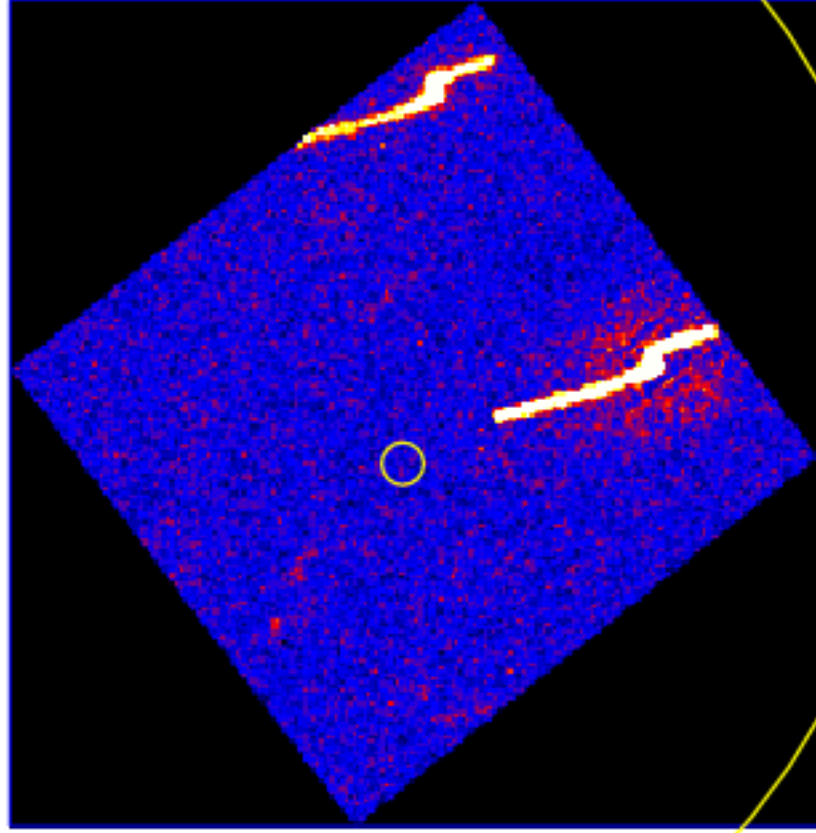

UVOT Finding Chart

OBSID 00994725000 / DATE-OBS 2020-09-05T09:49:35.7

51:00.0

30.0

-15:52:00.0

30.0

53:00.0

30.0