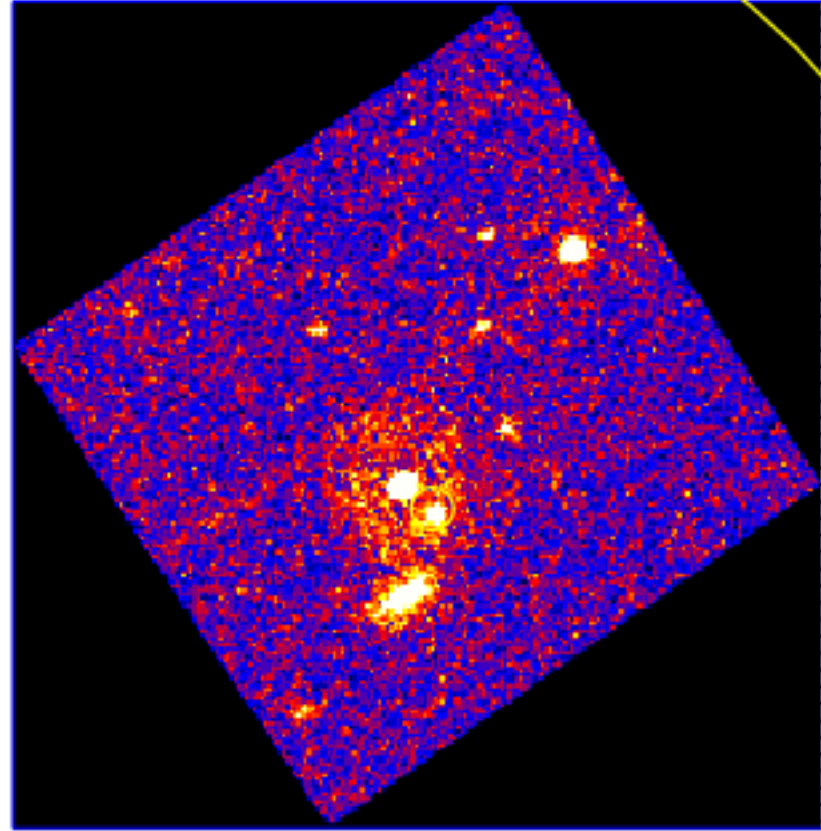

UVOT Finding Chart

OBSID 00993768000 / DATE-OBS 2020-08-29T14:02:18.3

Dec (J2000)  
30.0  
21:00.0  
30.0  
72:20:00.0  
30.0  
19:00.0  
30.0  
18:00.0

16:45:00.0 45.0 44:30.0  
RA (J2000)