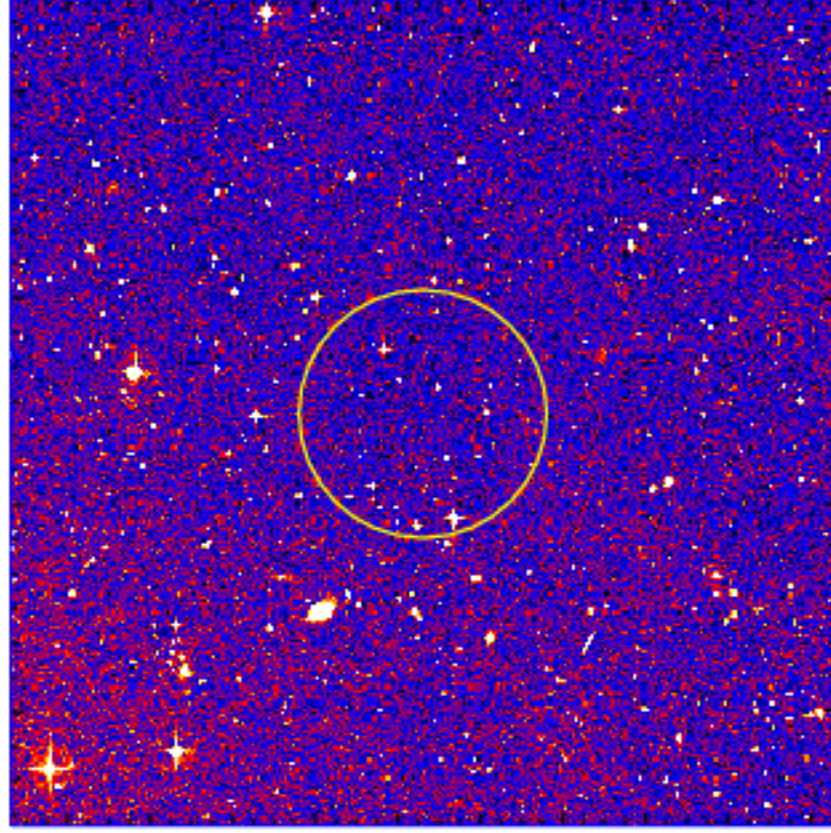

UVOT Finding Chart

OBSID 00992444000 / DATE-OBS 2020-08-21T13:29:56.0

08:00.0

10:00.0

12:00.0

14:00.0

16:00.0

18:00.0

-48:20:00.0

22:00.0

24:00.0

26:00.0

35:00.0

23:34:00.0

RA (J2000)

3600

3800

4000

4200

4400

4600

4800

5000

5200

5400

5600