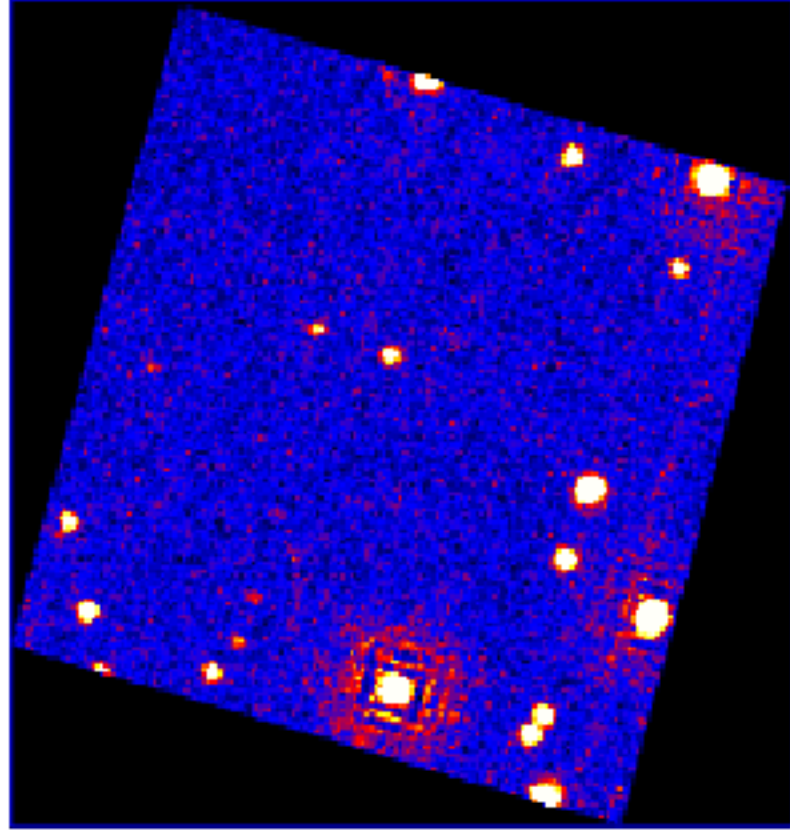

UVOT Finding Chart

OBSID 00980513000 / DATE-OBS 2020-07-02T07:15:03.4

08:30.0

09:00.0

30.0

-16:10:00.0

30.0

11:00.0