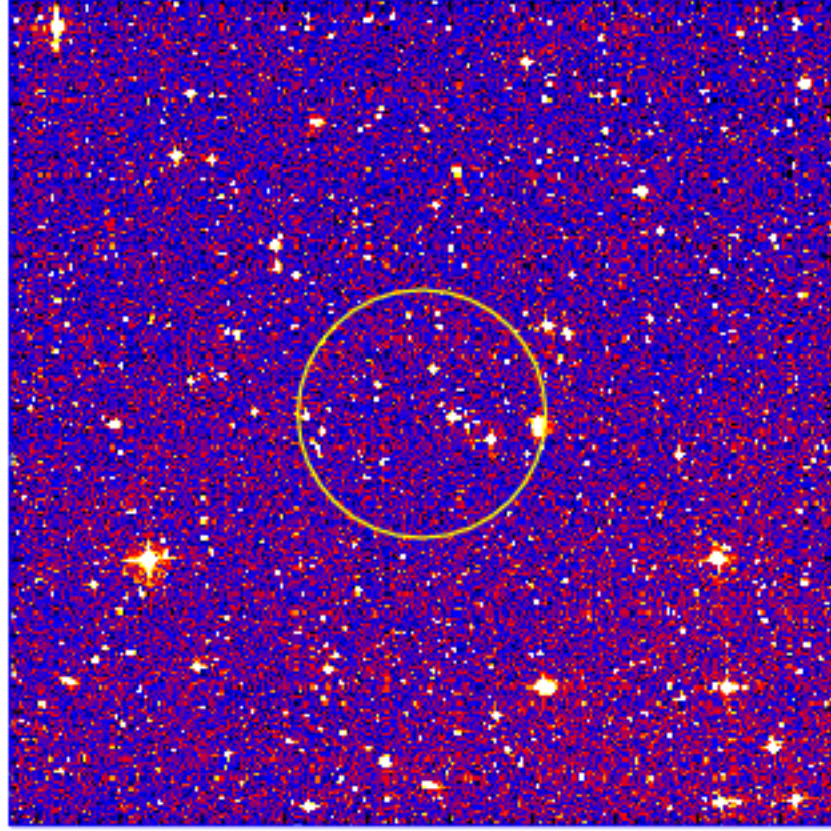

# UVOT Finding Chart

OBSID 00980210000 / DATE-OBS 2020-06-30T02:04:25.3

38:00.0

40:00.0

42:00.0

44:00.0

46:00.0

48:00.0