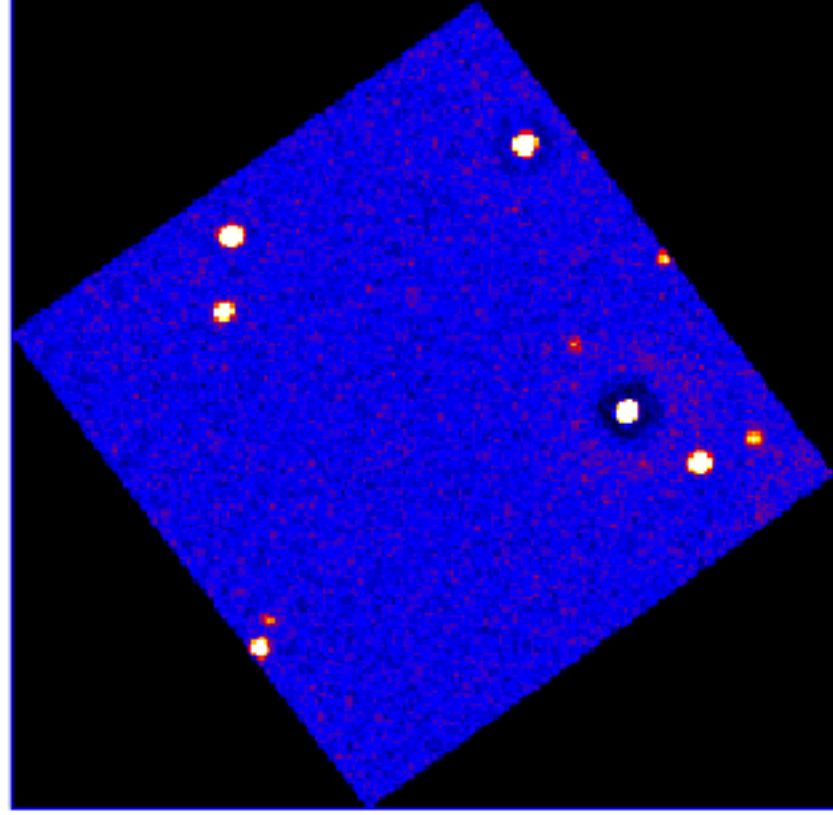

# UVOT Finding Chart

OBSID 00980210000 / DATE-OBS 2020-06-30T01:51:22.2

45:30.0

46:00.0

30.0

-60:47:00.0

30.0

48:00.0