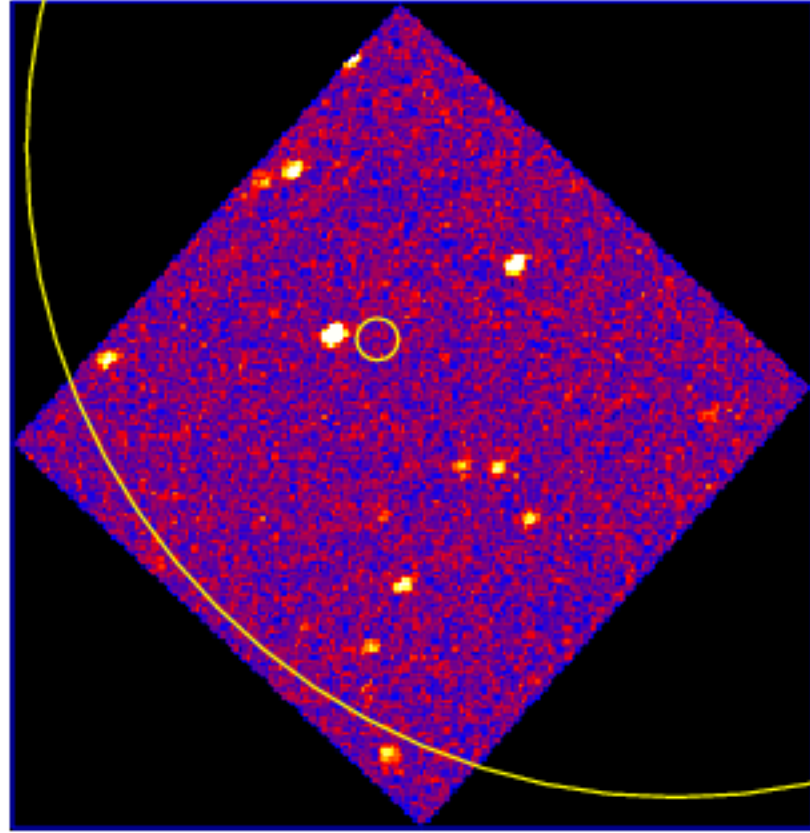

UVOT Finding Chart

OBSID 00977310000 / DATE-OBS 2020-06-12T04:41:37.8

18:30.0

19:00.0

30.0

-45:20:00.0

30.0

21:00.0

30.0

22:00.0

20:11:00.0 54.0 48.0 10:42.0

RA (J2000)