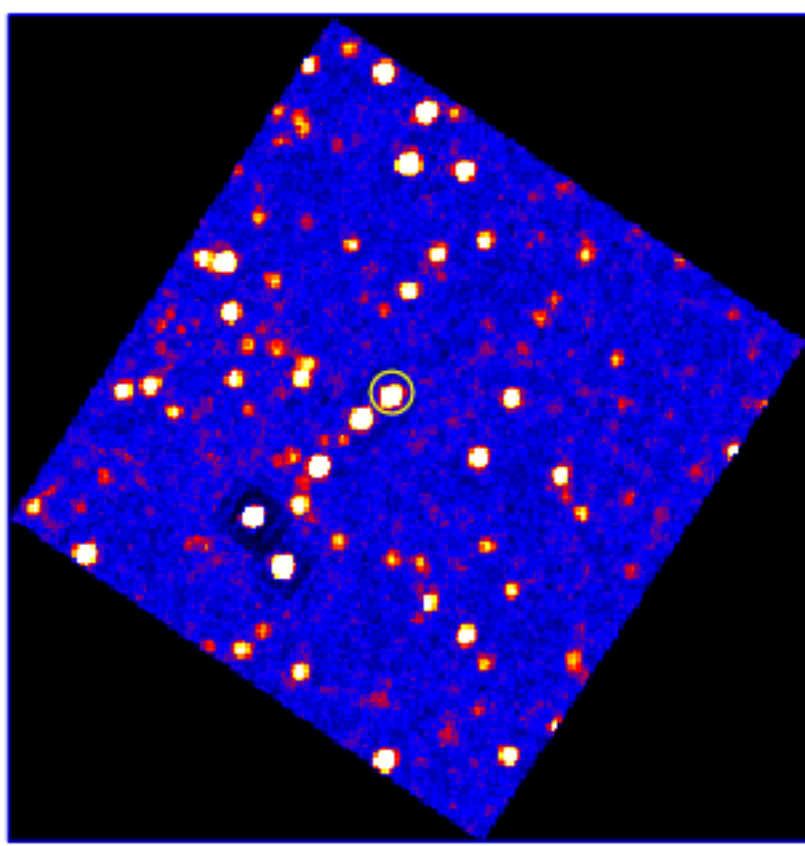

UVOT Finding Chart

OBSID 0097314000 / DATE-OBS 2020-05-19T11:21:46.6

28.0 24.0 17:01:20.0 16.0 12.0

RA (J2000)

21:00.0

30.0

22:00.0

30.0