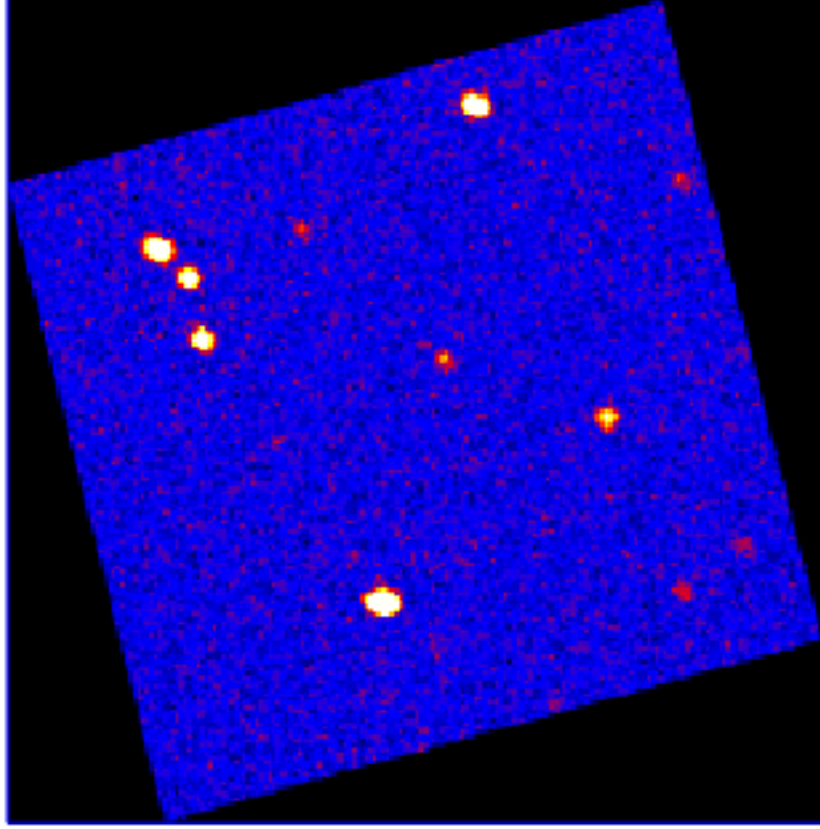

# UVOT Finding Chart

OBSID 00972030000 / DATE-OBS 2020-05-13T15:10:19.4

38:30.0

39:00.0

30.0

-15:40:00.0

30.0

41:00.0

24.0 16:20:20.0 16.0 12.0

RA (J2000)

5

10

15

20

25

30