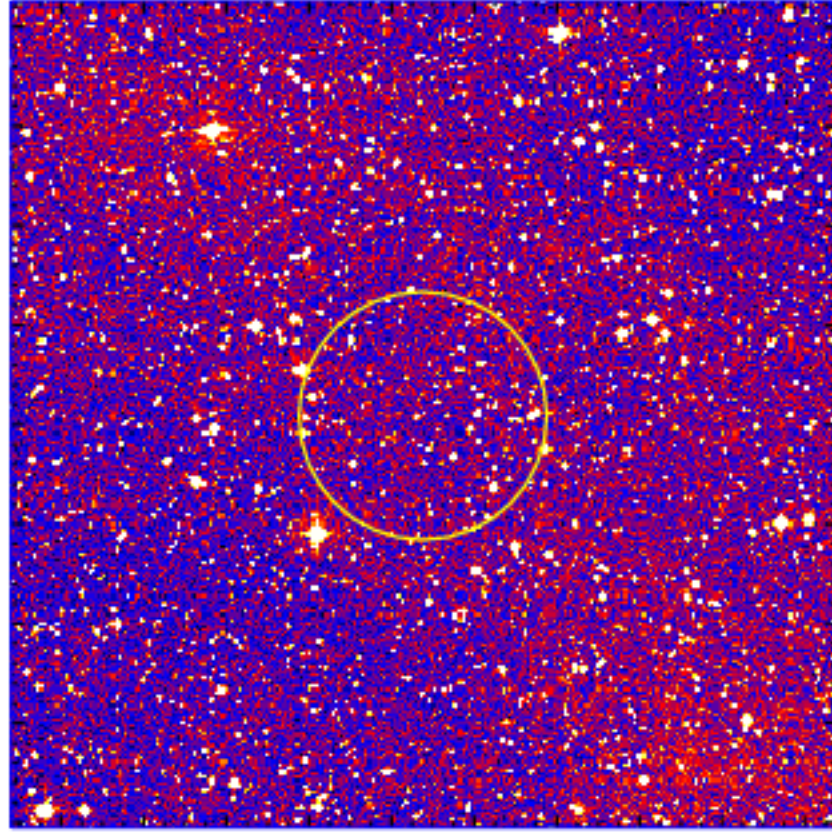

UVOT Finding Chart

OBSID 00972030000 / DATE-OBS 2020-05-13T15:01:06.7

36:00.0

38:00.0

40:00.0

42:00.0

44:00.0

46:00.0