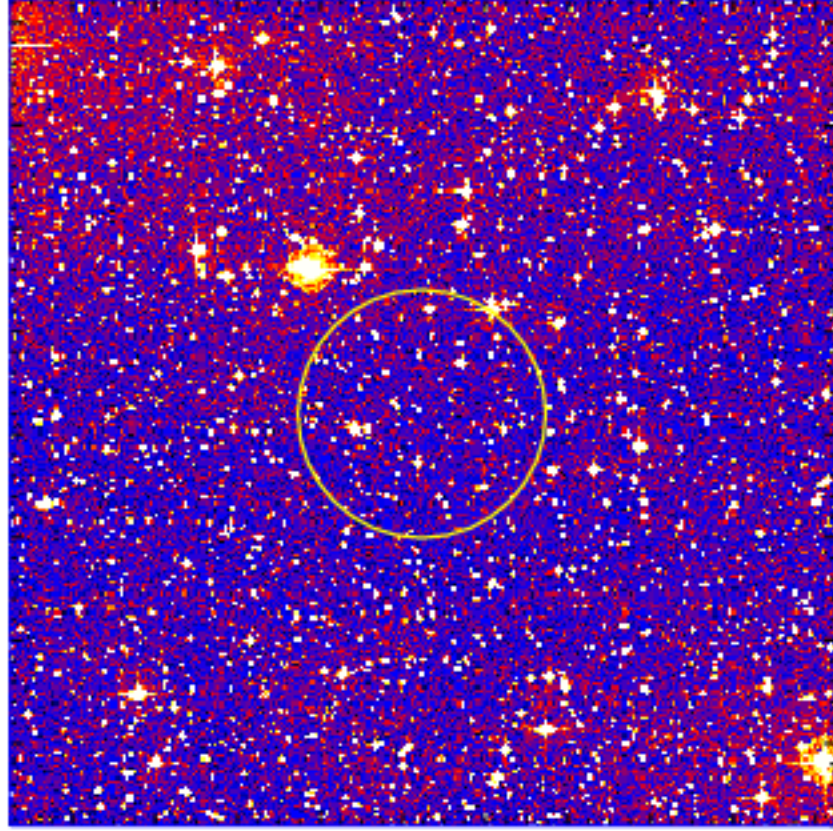

# UVOT Finding Chart

OBSID 00970886000 / DATE-OBS 2020-05-09T07:02:02.4

30:00.0  
32:00.0  
34:00.0  
36:00.0  
38:00.0  
-4:40:00.0  
42:00.0  
44:00.0  
46:00.0  
48:00.0

20.0 7:46:00.0 40.0 45:20.0

RA (J2000)