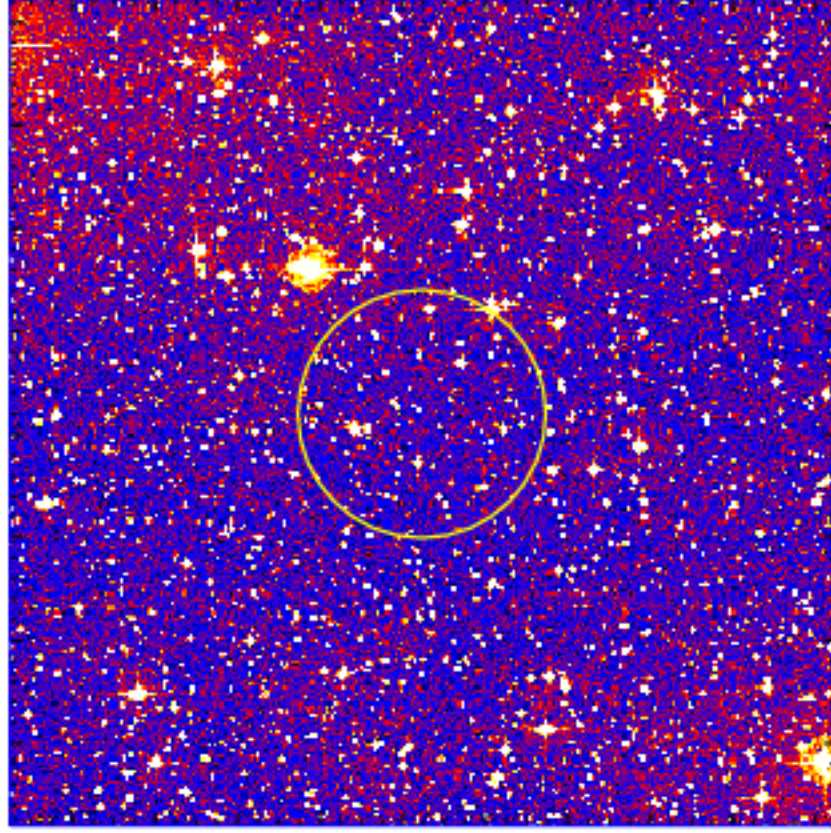

# UVOT Finding Chart

OBSID 00970886000 / DATE-OBS 2020-05-09T06:49:45.6

30:00.0  
32:00.0  
34:00.0  
36:00.0  
38:00.0  
-4:40:00.0  
42:00.0  
44:00.0  
46:00.0  
48:00.0

20.0 7:46:00.0 40.0 45:20.0

RA (J2000)