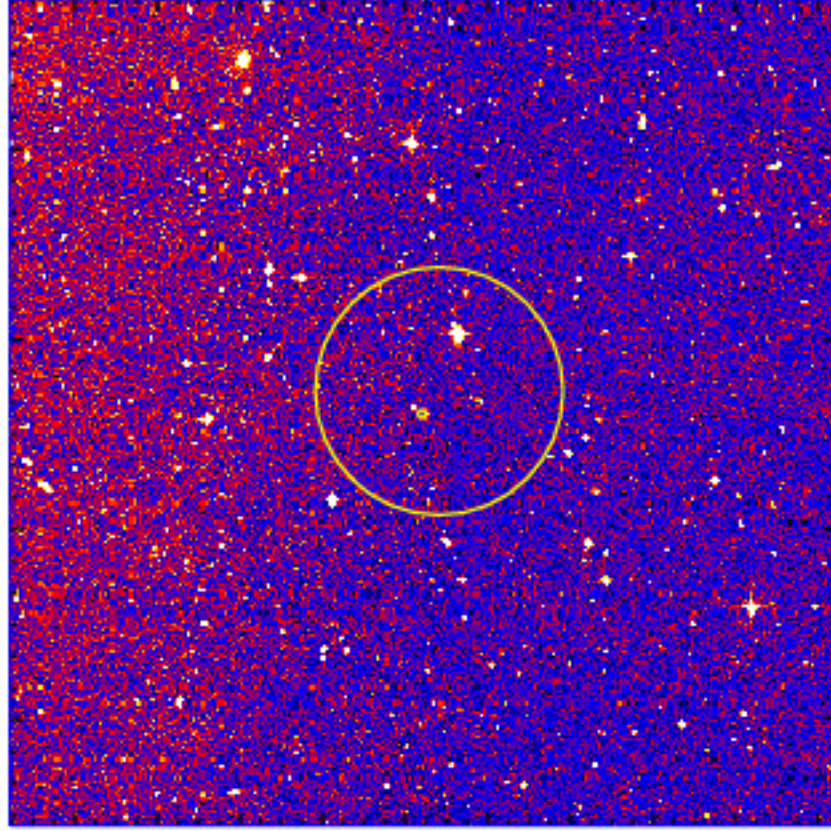

UVOT Finding Chart

OBSID 00965784000 / DATE-OBS 2020-04-11T04:33:57.1

10:00.0

12:00.0

14:00.0

16:00.0

18:00.0

-52:20:00.0

22:00.0

24:00.0

26:00.0

28:00.0

30.0 11:00.0 30.0 3:10:00.0

RA (J2000)

3000

3200

3400

3600

3800

4000

4200

4400

4600

4800