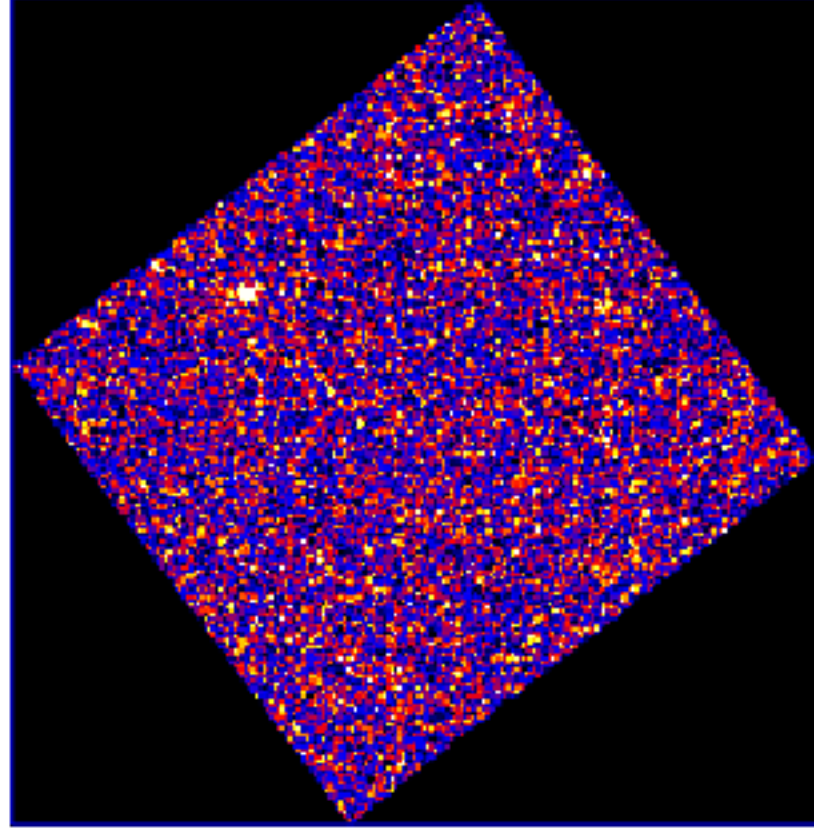

UVOT Finding Chart

OBSID 00958141000 / DATE-OBS 2020-02-24T03:29:32.8

42:00.0

30.0

41:00.0

30.0

41:40:00.0

30.0

39:00.0

22.0

16.0

16:35:10.0

04.0

RA (J2000)

0.5

1