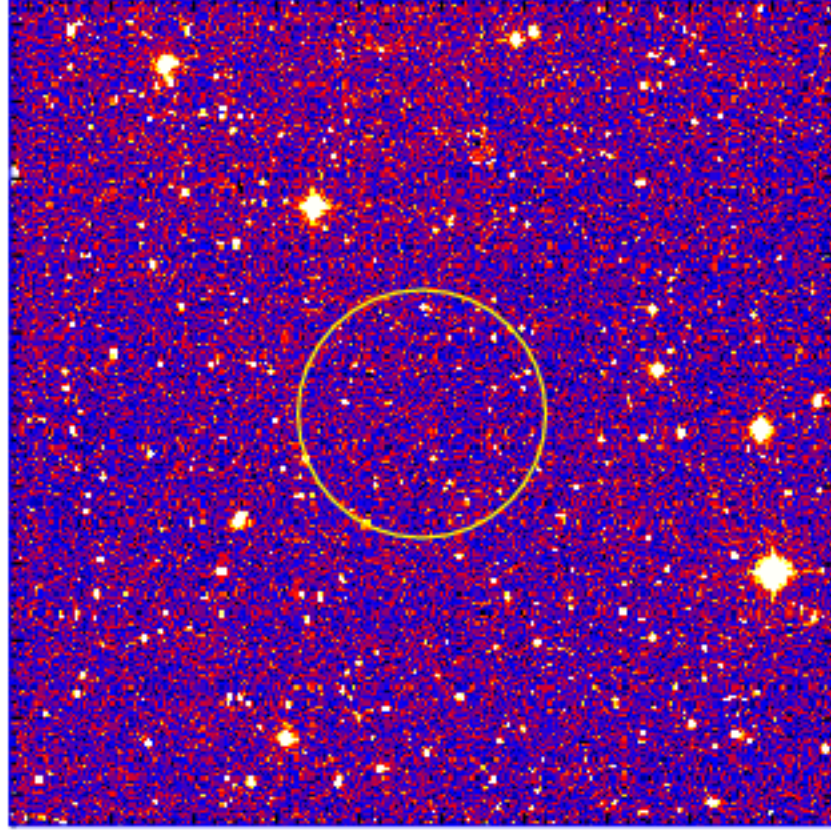

# UVOT Finding Chart

OBSID 00958141000 / DATE-OBS 2020-02-24T03:26:54.8

50:00.0  
48:00.0  
46:00.0  
44:00.0  
42:00.0  
41:40:00.0  
38:00.0  
36:00.0  
34:00.0  
32:00.0

Dec (J2000)

36:00.0 30.0 16:35:00.0 34:30.0