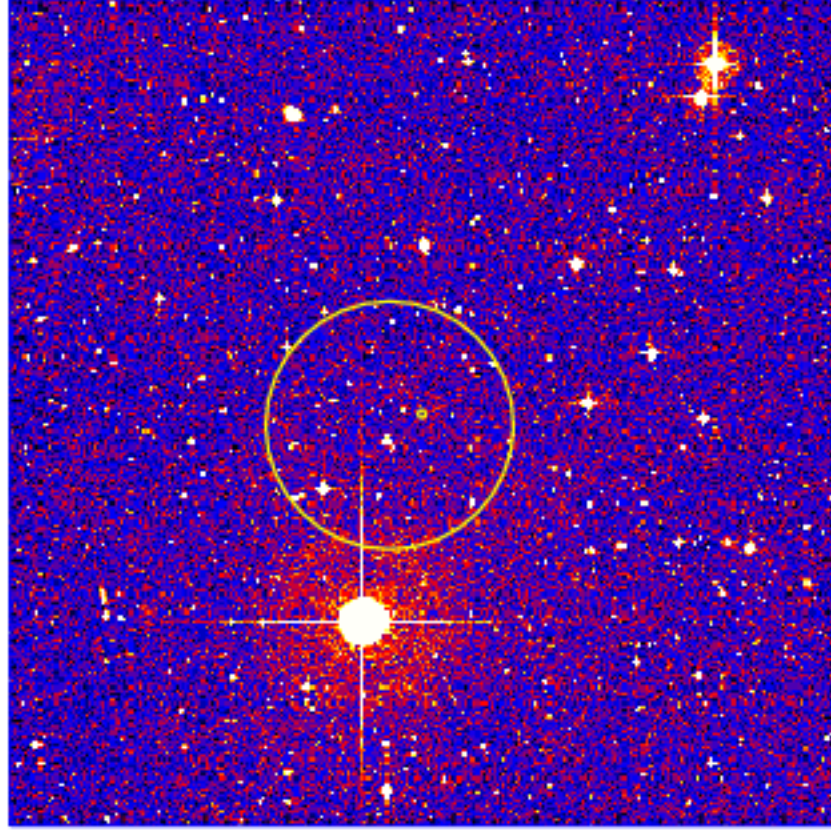

UVOT Finding Chart

OBSID 00957271000 / DATE-OBS 2020-02-19T07:51:39.6

-58:58:00.0

-59:00:00.0

02:00.0

04:00.0

06:00.0

08:00.0